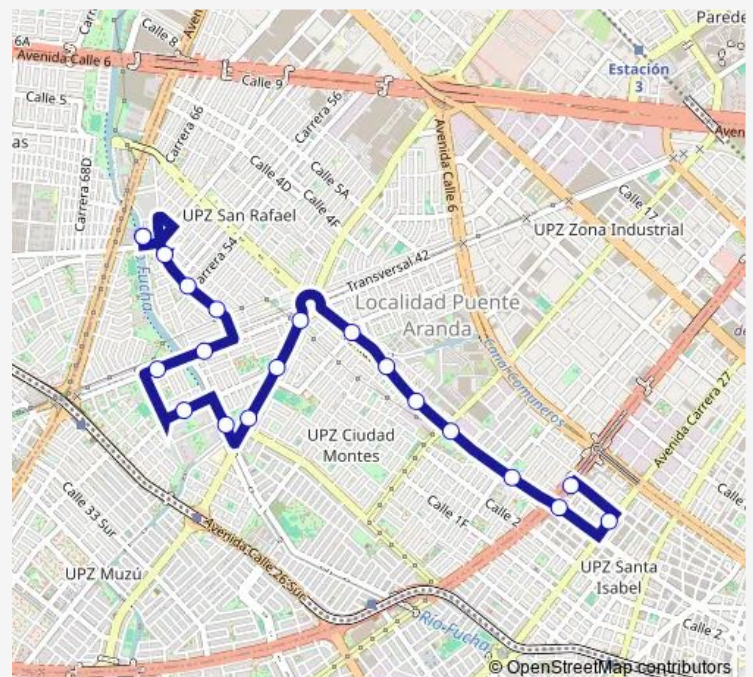

Route schedule

CL 1 - KR 64 — CL 1 - KR 64

Monday 04:48-23:31

Tuesday 04:48-23:31

Wednesday 04:48-23:31

Thursday 04:48-23:31

Friday 04:48-23:31

Saturday 04:59-23:31

Sunday —

Route info

Direction: CL 1 - KR 64

Stops: 20

Trip Duration: 1 hour 12 min

F426 — Br. Galan

F426 Bus time schedules and route maps are available in an offline PDF at busmaps.com. Use the busmaps.com website to see live bus times, train schedule or subway schedule, and step-by-step directions for all public transit in Bogota