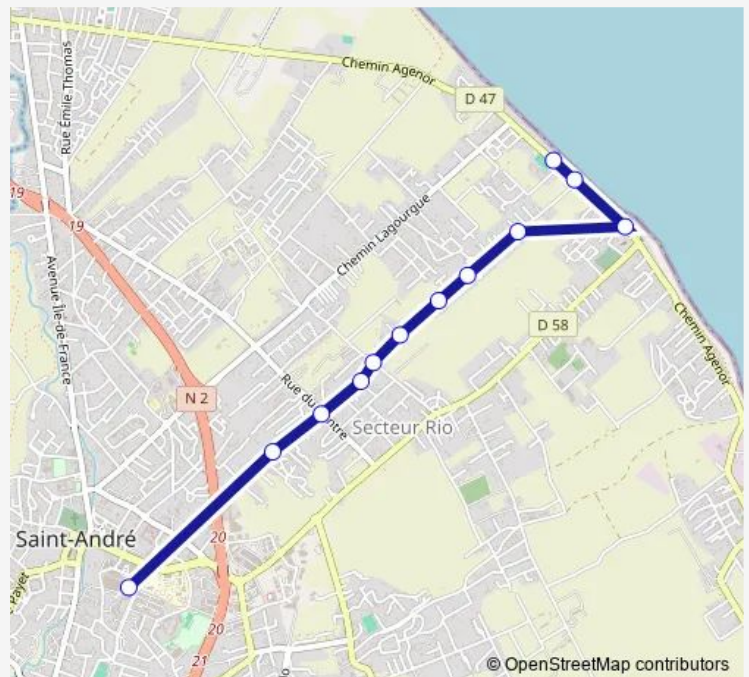

Bus L38 Saint André : Stade Champ Borne - Gare routière

[Go to website](#)

Direction

Gare Saint Andre Quai 5 — Stade Champ Bornes - Saint Andre

12 stops

[Open route schedule](#)

Gare Saint Andre Quai 5

Chemin Maunier - Saint Andre

Chemin Fantaisie - Saint Andre

Stade Champ Bornes - Saint Andre

Route schedule

Gare Saint Andre Quai 5 — Stade Champ Bornes - Saint Andre

Monday 06:45-17:50

Tuesday 06:45-17:50

Wednesday 06:45-17:50

Thursday 06:45-17:50

Friday 06:45-17:50

Saturday 06:45-17:50

Sunday 09:30-17:50

Route info

Direction: Gare Saint Andre Quai 5

Stops: 12

Trip Duration: 0 hour 11 min

Direction

Stade Champ Bornes - Saint Andre — Gare Saint Andre Quai 5

13 stops

[Open route schedule](#)

Stade Champ Bornes - Saint Andre

Chemin Fantaisie - Saint Andre

Eglise Champ Bornes - Saint Andre

Chemin Fantaisie - Saint Andre