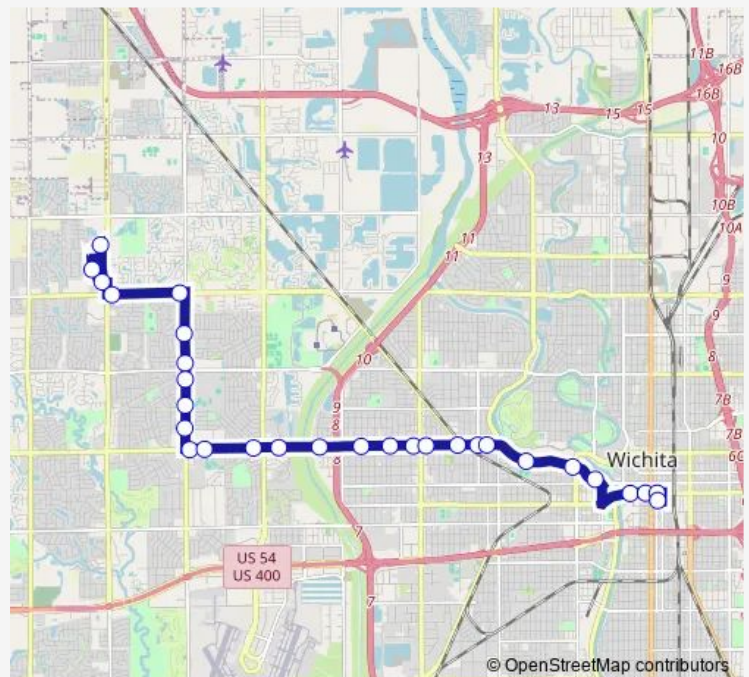

Thursday 06:15-18:20

Friday 06:15-18:20

Saturday 06:45-17:50

Sunday —

Route info

Direction: Transit Center

Stops: 46

Trip Duration: 0 hour 43 min

Route12: Douglas — Route12: Douglas-Central-Tyler-N **BusMaps**

Central and Bebe Ob

Central and Flora Ob

Central and Eisenhower Ob

Central and Silver Springs Ob

Central and Ridge Ob

Central and Country Acres Ob

8279 W Central Ob

Central and Robin Ob

Tyler&Central Inbound

Tyler and Bekemeyer Ob

Tyler and Stadium Ob

Tyler and Suncrest Ob

Tyler and 13th St Ob

Tyler and Thurman Ob

Direction: Transit Operations Center

Stops: 46

Trip Duration: 0 hour 51 min

Central and Ridge Ob

Central and Country Acres Ob

8279 W Central Ob

Central and Robin Ob

Tyler&Central Inbound