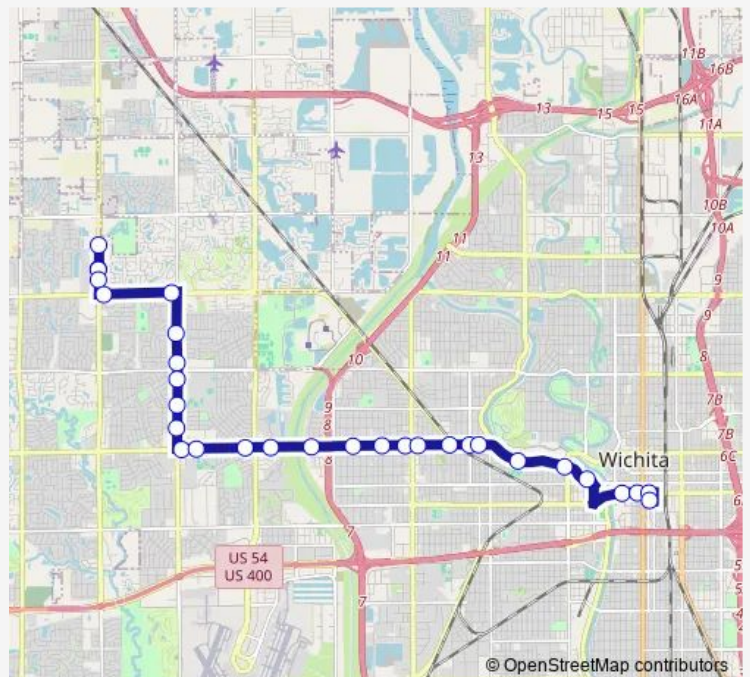

Central and Joann Ob

Central and West Ob

Central and Nevada Ob

Route schedule

Transit Operations Center — Maize and Central Park

Monday 04:51-05:26

Tuesday 04:51-05:26

Wednesday 04:51-05:26

Thursday 04:51-05:26

Friday 04:51-05:26

Saturday 05:46

Sunday —

Route info

Direction: Transit Operations Center

Stops: 46

Trip Duration: 0 hour 33 min

Route12: Douglas — Route12: Douglas-Central-Tyler-N **BusMaps**

Central and Bebe Ob

Central and Flora Ob

Central and Eisenhower Ob

Central and Silver Springs Ob

Central and Ridge Ob

Central and Country Acres Ob

8279 W Central Ob

Central and Robin Ob

Tyler&Central Inbound

Tyler and Bekemeyer Ob

Tyler and Stadium Ob

Tyler and Suncrest Ob

Tyler and 13th St Ob

Tyler and Thurman Ob