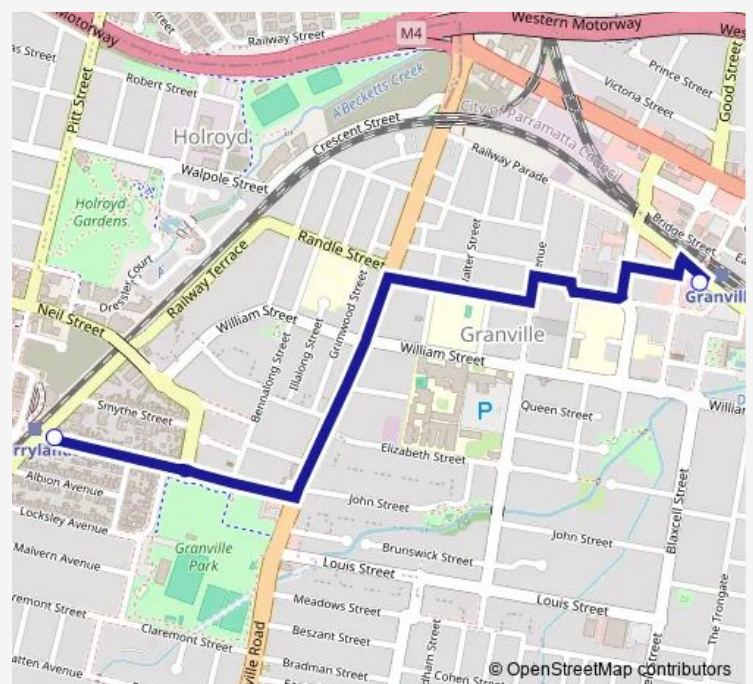

Rail Replacement Bus Service 14t2 Granville, then Merrylands

[Go to website](#)

Direction

Granville Station, Stand A — Merrylands Rd At Railway Tce

2 stops

[Open route schedule](#)

Granville Station, Stand A

Merrylands Rd At Railway Tce

Route schedule

Granville Station, Stand A — Merrylands Rd At Railway Tce

Monday	—
Tuesday	—
Wednesday	—
Thursday	—
Friday	—
Saturday	—
Sunday	04:32-20:47

Route info

Direction: Granville Station, Stand A

Stops: 2

Trip Duration: 0 hour 7 min

Direction

Merrylands Rd At Railway Tce — Granville Station, Bridge St, Stand D

2 stops

[Open route schedule](#)

Merrylands Rd At Railway Tce

Granville Station, Bridge St, Stand D

Route schedule

Merrylands Rd At Railway Tce — Granville Station, Bridge St, Stand D

Monday	—
Tuesday	—
Wednesday	—
Thursday	—
Friday	—
Saturday	—
Sunday	04:45-20:45

Route info

Direction: Merrylands Rd At Railway Tce