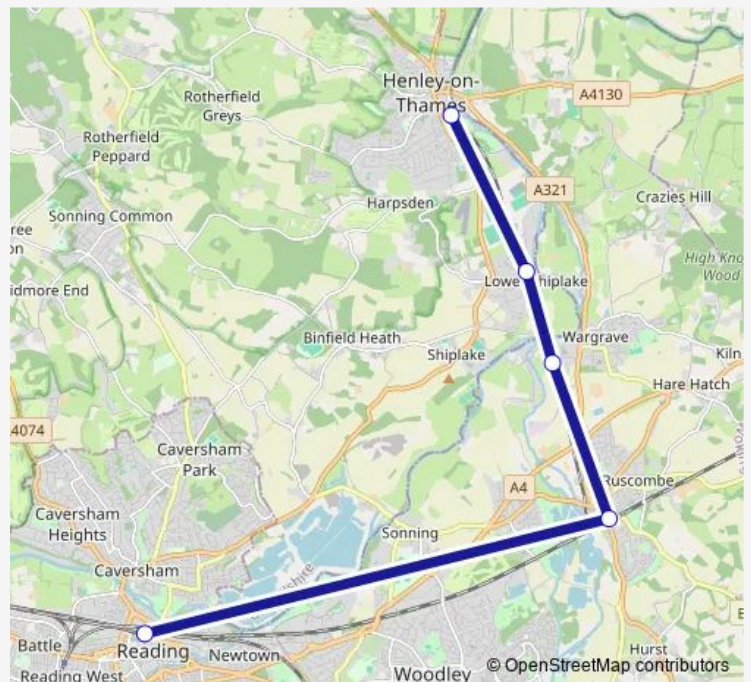

## Rail Gw:Hot->Rdg GW train service from HOT to Rdg

[Go to website](#)

### Direction

Henley-on-Thames — Reading

5 stops

[Open route schedule](#)

Henley-on-Thames

Shiplake

Wargrave

Twyford

### Route schedule

Henley-on-Thames — Reading

Monday	24:18 <sup>+1</sup>
Tuesday	00:18-00:18 <sup>+1</sup>
Wednesday	00:18-00:18 <sup>+1</sup>
Thursday	00:18-00:18 <sup>+1</sup>
Friday	00:18-00:18 <sup>+1</sup>
Saturday	00:18
Sunday	—

### Route info

Direction: Henley-on-Thames

Stops: 5

Trip Duration: 0 hour 22 min

■ Gw:Hot->Rdg — GW train service from HOT to Rdg

Gw:Hot->Rdg Rail time schedules and route maps are available in an offline PDF at [busmaps.com](https://busmaps.com). Use the [busmaps.com](https://busmaps.com) website to see live bus times, train schedule or subway schedule, and step-by-step directions for all public transit in Wargrave