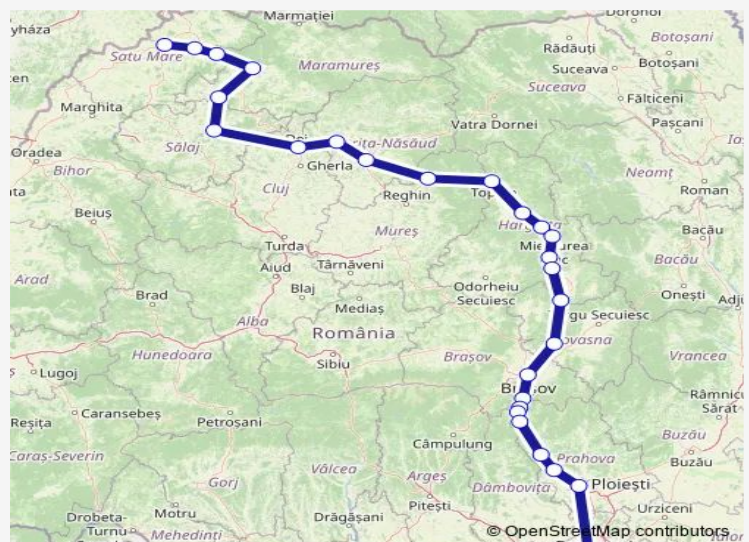

Gheorgheni

Izvoru Mureșului Hm.

Izvoru Oltului

Siculeni

Miercurea Ciuc

Băile Tușnad Hm.

Route schedule

Satu Mare — București Nord Gr.A

Monday 16:20

Tuesday 16:20

Wednesday 16:20

Thursday 16:20

Friday 16:20

Saturday 16:20

Sunday 16:20

Route info

Direction: Satu Mare

Stops: 27

Trip Duration: 14 hour 0 min

Sfântu Gheorghe

Braşov

Predeal

Azuga

Buşteni