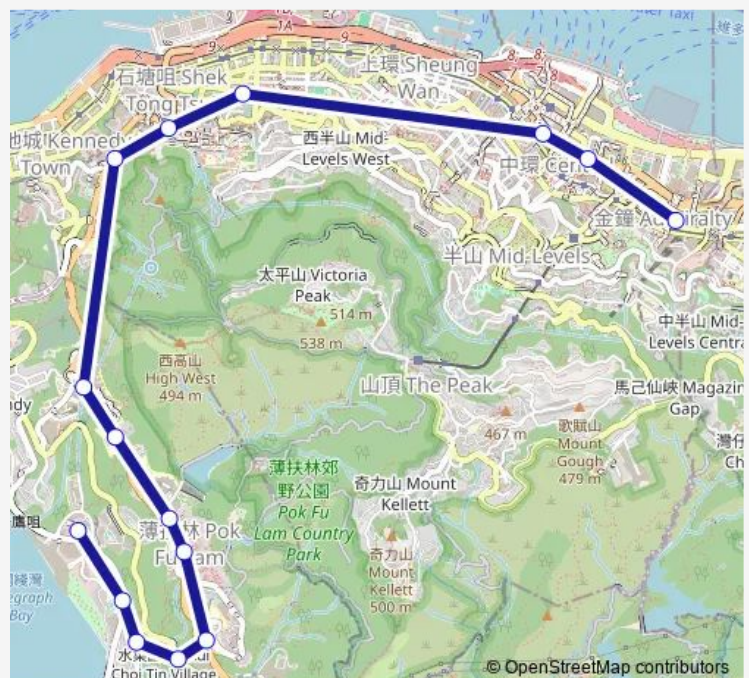

[Ctb] BEL-AIR ON THE Peak, Cyberport Road[[Kmb+Ctb] BEL-AIR ON THE Peak/
Bel-AIR ON THE Peak, Cyberport Road

Route schedule

[Ctb] Admiralty - MTR Exit D[[Kmb+Ctb] Admiralty (East) Terminus/
Admiralty - MTR Exit D — [Ctb] Cyberport[[Kmb+Ctb] Cyberport BUS Terminus/
Cyberport

Monday	07:10-19:40
Tuesday	07:10-19:40
Wednesday	07:10-19:40
Thursday	07:10-19:40
Friday	07:10-19:40
Saturday	07:10-19:40
Sunday	07:30-19:40

Route info

Direction: [Ctb] Admiralty - MTR Exit D[[Kmb+Ctb] Admiralty (East) Terminus/
Admiralty - MTR Exit D

Stops: 15

Trip Duration: 0 hour 34 min

■ 30x — Cyberport - Admiralty (East)

[Ctb] Residence BEL-Air, Cyberport Road[[Kmb+Ctb]
Residence BEL-AIR/
Residence BEL-Air, Cyberport
Road

[Ctb] Cyberport[[Kmb+Ctb] Cyberport BUS Termi-
nus/
Cyberport

Monday 06:40-19:30

Tuesday 06:40-19:30

Wednesday 06:40-19:30

Thursday 06:40-19:30

Friday 06:40-19:30

Saturday 06:40-19:30

Sunday 07:00-19:30

Route info