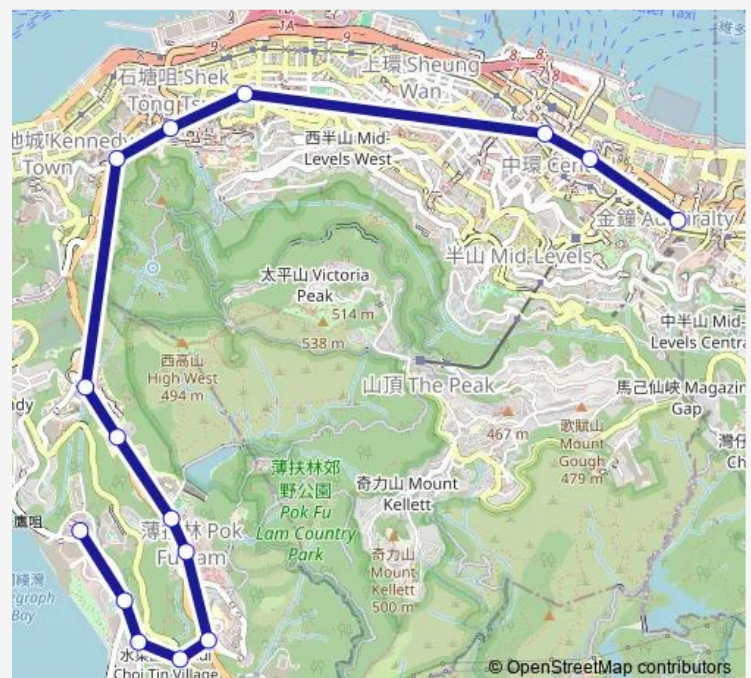

[Ctb] LI Sing Primary School, POK FU LAM Road

[Ctb] HKU West Gate, POK FU LAM Road[[Kmb+Ctb] HKU West Gate/
Hku West Gate, POK FU LAM Road

[Ctb] Pokfield Road, POK FU LAM Road

[Ctb] Queen Mary Hospital, POK FU LAM Road

[Ctb] BEL-AIR ON THE Peak, Cyberport Road[[Kmb+Ctb] BEL-AIR ON THE Peak/
Bel-AIR ON THE Peak, Cyberport Road

Route schedule

[Ctb] Admiralty - MTR Exit D[[Kmb+Ctb] Admiralty (East) Terminus/
Admiralty - MTR Exit D — [Ctb] Cyberport[[Kmb+Ctb] Cyberport BUS Terminus/
Cyberport

Monday	07:10-19:40
Tuesday	07:10-19:40
Wednesday	07:10-19:40
Thursday	07:10-19:40
Friday	07:10-19:40
Saturday	07:10-19:40
Sunday	07:30-19:40

Route info

Direction: [Ctb] Admiralty - MTR Exit D[[Kmb+Ctb] Admiralty (East) Terminus/
Admiralty - MTR Exit D

Stops: 15

Trip Duration: 0 hour 31 min

■ 30X — Cyberport - Admiralty (East)

[Ctb] Residence BEL-Air, Cyberport Road[[Kmb+Ctb]
Residence BEL-AIR/
Residence BEL-Air, Cyberport
Road

[Ctb] Cyberport[[Kmb+Ctb] Cyberport BUS Termi-
nus/
Cyberport