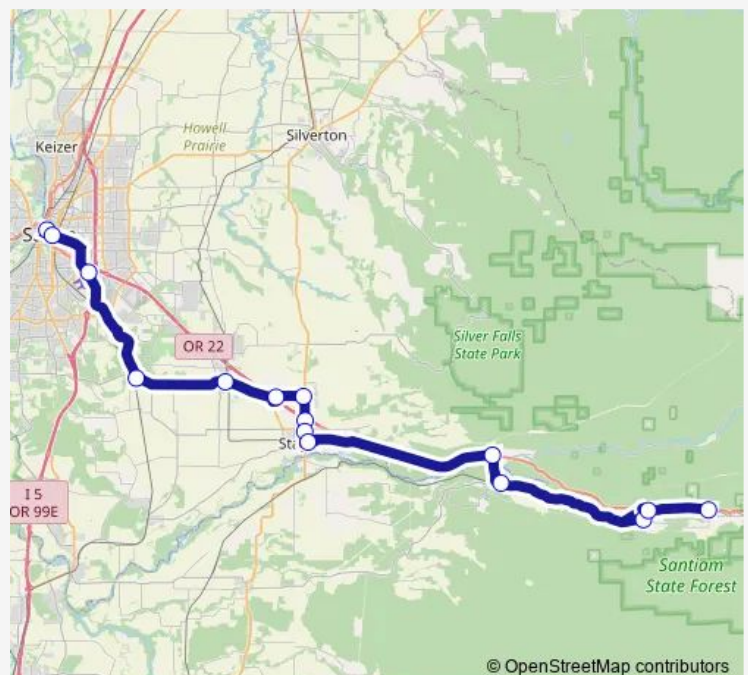

Mehama - Gingerbread @ Grove

Lyons - Main @ 10th

Mill City - Ivy @ 1st

Mill City - 3rd @ Alder

Gates Park and Ride - Central @ Horeb

Route schedule

Downtown Transit Center - Bay U — Gates Park and Ride - Central @ Horeb

Monday 07:30-17:30

Tuesday 07:30-17:30

Wednesday 07:30-17:30

Thursday 07:30-17:30

Friday 07:30-17:30

Saturday 08:00-16:00

Sunday —

Route info

Direction: Downtown Transit Center - Bay U

Stops: 15

Trip Duration: 1 hour 33 min

30X — Santiam / Salem Express

Direction

Gates Park and Ride - Central @ Horeb — Downtown
Transit Center - Bay U

15 stops

[Open route schedule](#)

Gates Park and Ride - Central @ Horeb — Downtown
Transit Center - Bay U

Monday 05:47-18:00

Tuesday 05:47-16:22

Wednesday 05:47-16:22

Thursday 05:47-16:22

Friday 05:47-16:22

Saturday 09:50-18:00

Sunday —