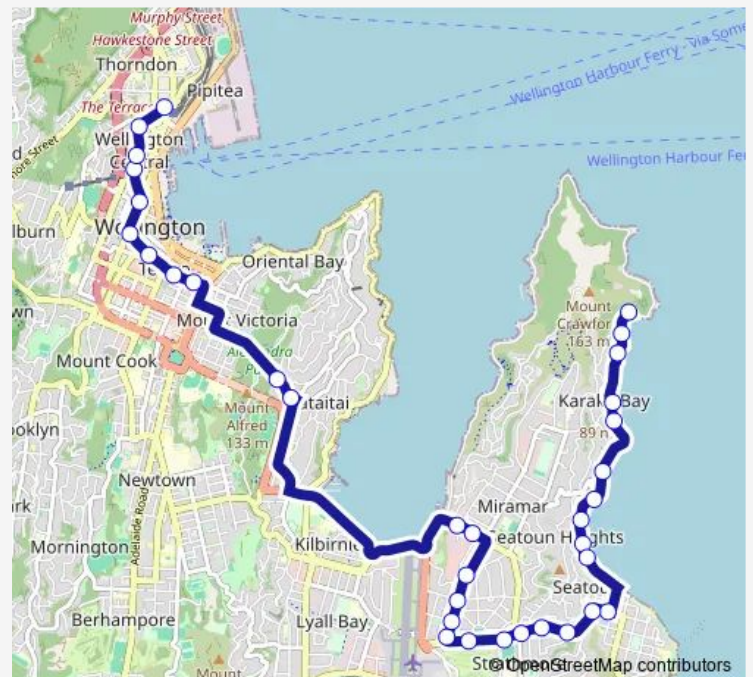

Broadway at The Quadrant

Strathmore Park Shops (opposite)

Broadway at Tio Tio Road

Broadway opposite Cavendish Square

Route schedule

Wellington Station - Stop A — Moa Point Road (near 39)

Monday 16:30-18:40

Tuesday 16:30-18:40

Wednesday 16:30-18:40

Thursday 16:30-18:40

Friday 16:30-18:40

Saturday —

Sunday —

Route info

Direction: Wellington Station - Stop A

Stops: 34

Trip Duration: 0 hour 47 min

30x — Scorching Bay/Moa Point - Wellington (Express)

Ferry Street at Dundas Street

Dundas Street at Falkirk Avenue

Dundas Street at Monro Street (near 55)

Monro Street at Seatoun Park

Direction: Moa Point - Moa Point Road

Stops: 36

Trip Duration: 0 hour 51 min

Miramar Avenue at Portsmouth Road

Hataitai - Stop A

Waitoa Road at Bus Tunnel (near 73)

Courtenay Place - Stop A

Courtenay Place at St James Theatre