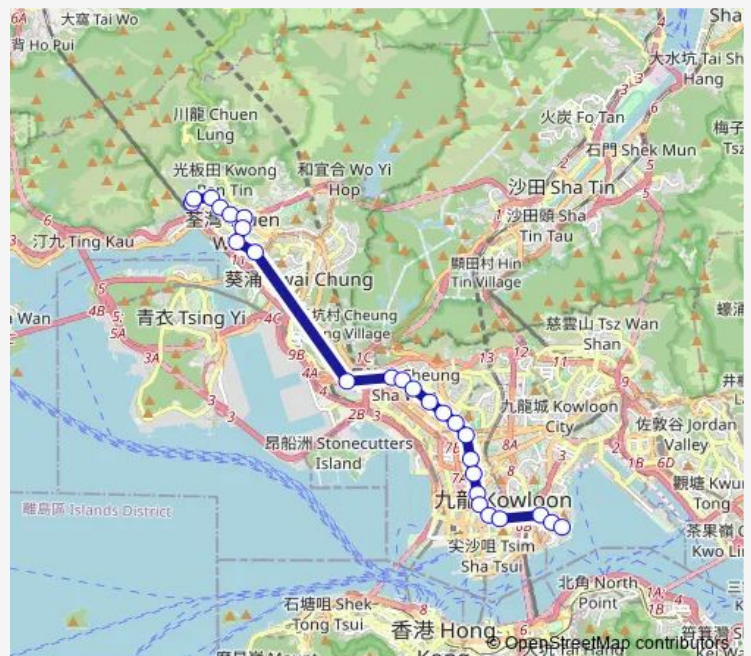

[Ctb] Prince Edward Station, Nathan Road|[Kmb+Ctb]
 Prince Edward Station/
Prince Edward Station,
 Nathan Road|[Kmb] Prince Edward Station|[Nlb] Prince
 Edward MTR Station

Route schedule

[Ctb] Whampoa Garden|[Kmb+Ctb] Whampoa Garden
 BUS Terminus/
Whampoa Garden|[Kmb] Whampoa
 Garden BUS Terminus — [Kmb] Allway Gardens BUS
 Terminus|[Lwb] Allway Gardens BUS Terminus

Monday	09:15-23:10
Tuesday	09:15-23:10
Wednesday	09:15-23:10
Thursday	09:15-23:10
Friday	09:15-23:10
Saturday	09:10-18:40
Sunday	09:10-18:00

Route info

Direction: [Ctb] Whampoa Garden|[Kmb+Ctb] Wham-
 poa Garden BUS Terminus/
Whampoa Garden|[Kmb]
 Whampoa Garden BUS Terminus

Stops: 29

Trip Duration: 1 hour 3 min

■ 30X — Tsuen WAN (Allway Gardens) - Whampoa Garden

[Ctb] Maple Street, Cheung SHA WAN Road[[Kmb] Maple Street Sham Shui Po

[Ctb] PEI HO Street, Cheung SHA WAN Road[[Kmb] PEI HO Street Sham Shui Po