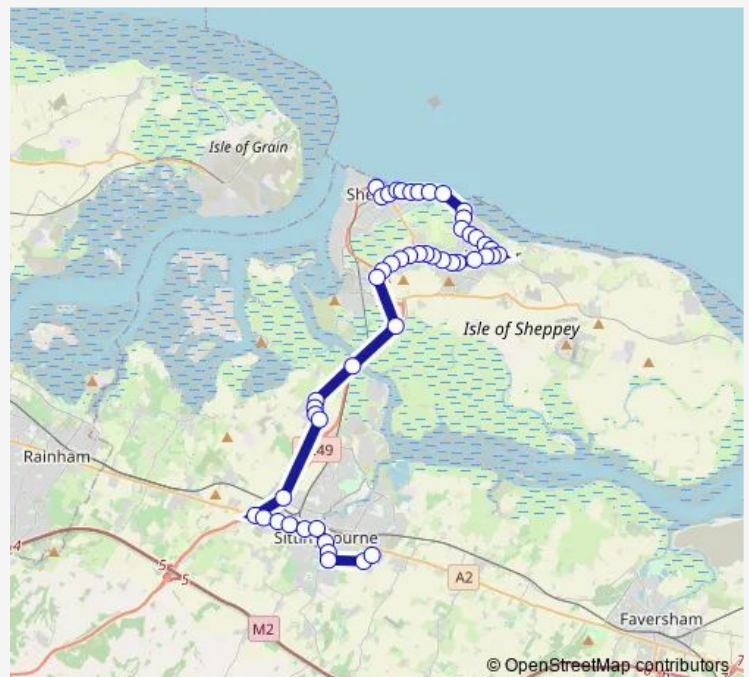

### Route schedule

Railway Station — The Sittingbourne School

Monday 06:30

Tuesday 06:30

Wednesday 06:30

Thursday 06:30

Friday 06:30

Saturday —

### Route info

Direction: Railway Station

Stops: 49

Trip Duration: 0 hour 52 min

■ 370E — Sheerness - Minster - Iwade - Sittingbourne

Barton Hill Drive

Scrapsgate Road

Leigh Academy Minster