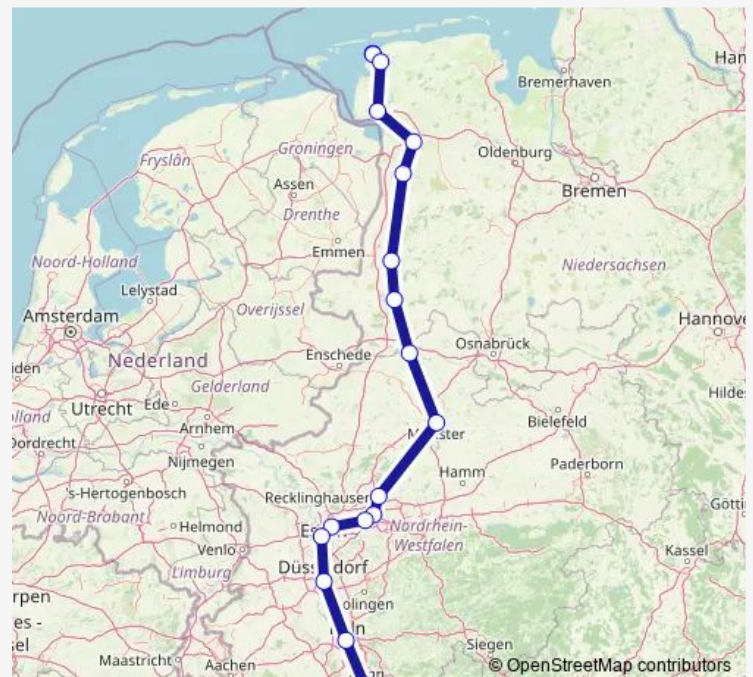

Leer(Ostfriesl)

Papenburg(Ems)

Meppen

Lingen(Ems)

Rheine

Münster(Westf)Hbf

Recklinghausen Hbf

Wanne-Eickel Hbf

Gelsenkirchen Hbf

Oberhausen Hbf

Duisburg Hbf

Düsseldorf Hbf

Köln Hbf

Bonn Hbf

Bonn-Bad Godesberg

Route schedule

Norddeich Mole — Bonn-Bad Godesberg

Monday 11:36

Tuesday 11:36

Wednesday 11:36

Thursday 11:36

Friday 11:36

Saturday 11:36-14:32

Sunday 11:36

Route info

Direction: Norddeich Mole

Stops: 19

Trip Duration: 5 hour 8 min

IC 2203 Rail time schedules and route maps are available in an offline PDF at busmaps.com. Use the busmaps.com website to see live bus times, train schedule or subway schedule, and step-by-step directions for all public transit in Norden