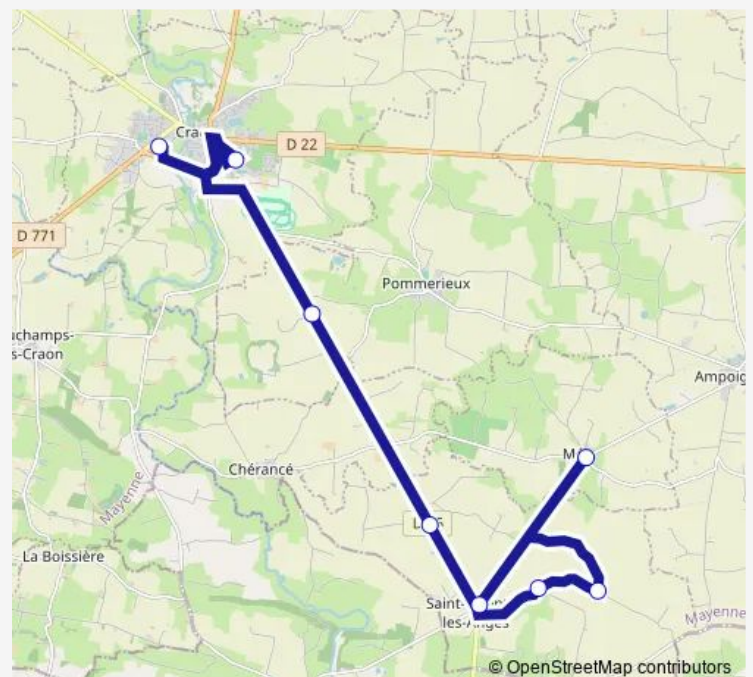

## Route schedule

Collège le Prieuré — Église

Monday —

Tuesday —

Wednesday 12:30

Thursday —

Friday —

Saturday —

## Route info

Direction: Collège le Prieuré

Stops: 8

Trip Duration: 0 hour 38 min

## Route info

Direction: Collège Volney

Stops: 8

Trip Duration: 0 hour 37 min

## Route schedule

La Morandière — Collège Volney

Monday	07:34
Tuesday	07:34
Wednesday	07:34
Thursday	07:34
Friday	07:34
Saturday	—
Sunday	—