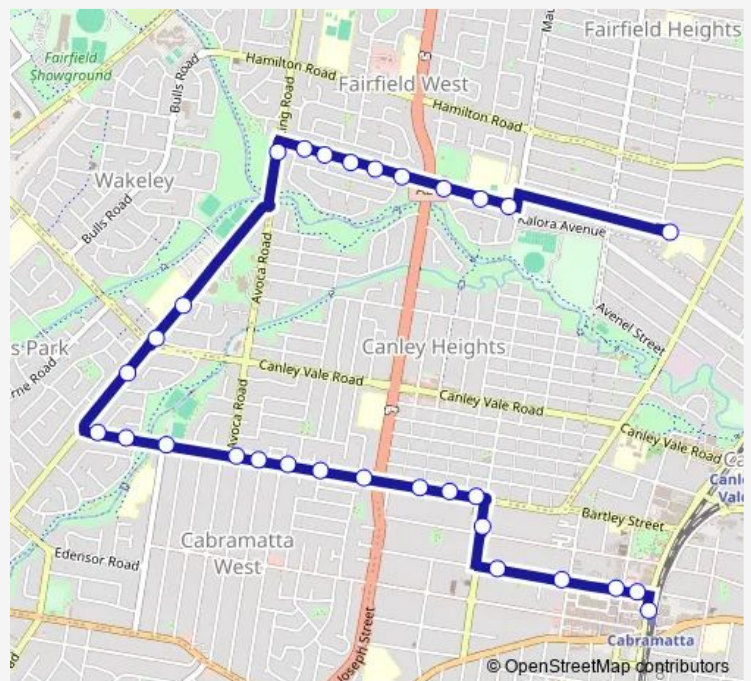

Fairvale Public School, Wolseley St

Thorney Rd After Maud St

Thorney Rd Opp Fairvale High School

Thorney Rd At Baragoola St

Thorney Rd At Hawkesbury St

Thorney Rd Opp Hambly St

Thorney Rd Before Gregory St

Thorney Rd At Gregory St

Thorney Rd Before Goodacre Av

King Rd Opp Esperance Reserve

Humphries Rd Opp King Park Public School

Humphries Rd At Canley Vale Rd

St Johns Park, Humphries Rd

St Johns Rd At Canterbury Rd

St Johns Rd Opp Homebush St

Chisholm Park, St Johns Rd

St Johns Rd Opp Boyd Rd

St Johns Rd Opp Water St

St Johns Rd At Sutherland St

St Johns Rd Opp Blackett Pl

Route schedule

Fairvale Public School, Wolseley St — Cabramatta Station, Railway Pde, Stand E

Monday	15:05
Tuesday	15:05
Wednesday	15:05
Thursday	15:05
Friday	15:05
Saturday	—
Sunday	—

Route info

Direction: Fairvale Public School, Wolseley St

Stops: 30

Trip Duration: 0 hour 29 min

9551 — Fairvale Public School to Cabramatta via Canley Heights **BusMaps**