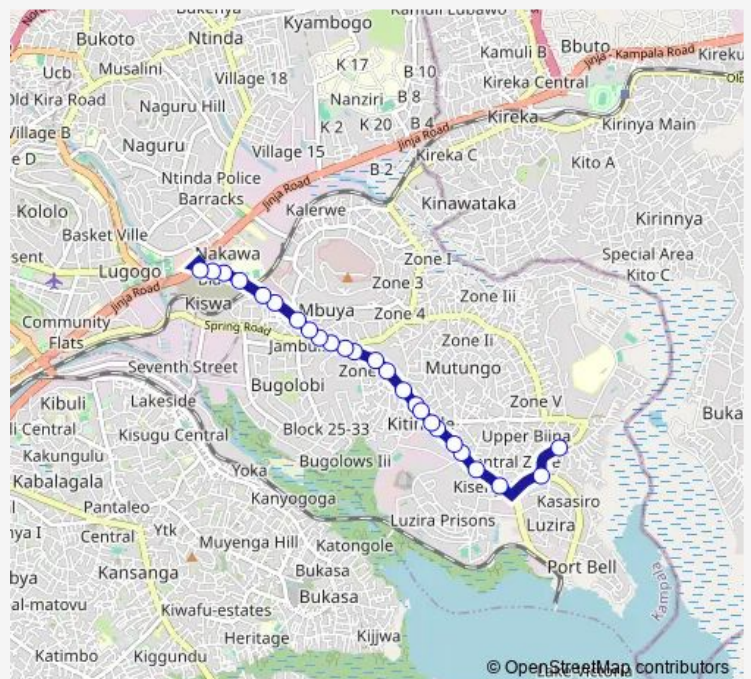

Ministry of Defence Headquarters

Betsam Students Hostel

Landmark Apartments - Akamwesi Hostel

Route schedule

Kirombe Taxi Stage — Total - Nakawa Business Park

Monday 06:30-19:00

Tuesday 06:30-19:00

Wednesday 06:30-19:00

Thursday 06:30-19:00

Friday 06:30-19:00

Saturday 06:30-19:00

Sunday 06:30-19:00

Route info

Direction: Kirombe Taxi Stage

Stops: 25

Trip Duration: 0 hour 33 min

Ka133 — Kirombe Taxi Stage-Nakawa Taxi Park

Mubs Nakawa

Uganda Institute of Information

Ura

Total - Nakawa Business Park

Direction

Yuasa Bond (Katalima Loop) — Kirombe Taxi Stage

30 stops