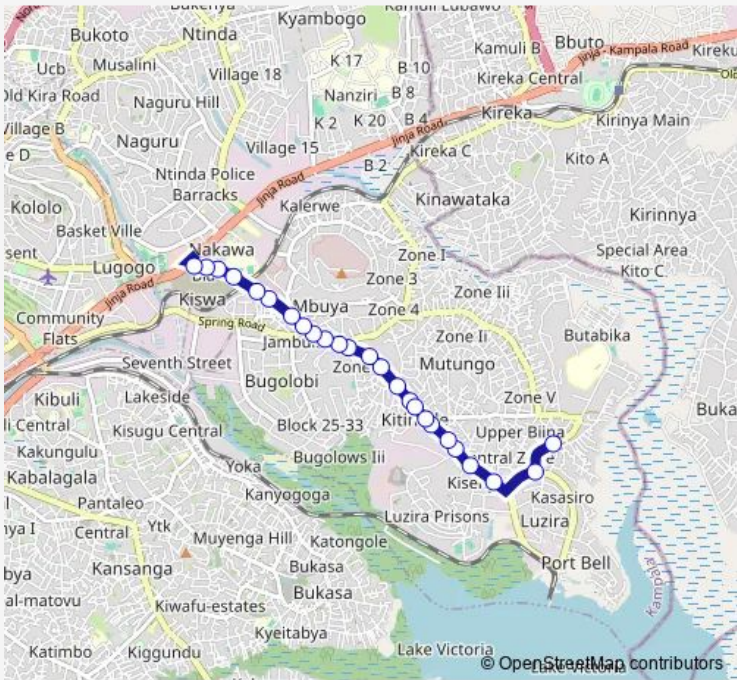

Bus KA133 Kirombe Taxi Stage-Nakawa Taxi Park

[Go to website](#)

Direction
 Kirombe Taxi Stage — Total - Nakawa Business Park
 25 stops
[Open route schedule](#)

- Kirombe Taxi Stage
- Harryz Supermarket
- Luzira Stage
- Total (Luzira)
- Portbell Rd - Martin Street Jct
- Phidam House
- Oryx Fuel Stations (Mutungo Tank Rd)
- St. Anne Catholic Church
- Declouds
- Kitintale Presbyterian
- Kitintale Stage
- Tafina Complex
- Kitintale Mosque
- Gaz Fuel Station (Bugolobi)
- Kobil (Bugolobi)
- Silver Springs Hotel
- Portbell Rd - Solent Ave Jct
- Bugolobi Junction
- Ministry of Defence Headquarters
- Betsam Students Hostel
- Landmark Apartments - Akamwesi Hostel

Route schedule
 Kirombe Taxi Stage — Total - Nakawa Business Park

Monday	06:30-19:00
Tuesday	06:30-19:00
Wednesday	06:30-19:00
Thursday	06:30-19:00
Friday	06:30-19:00
Saturday	06:30-19:00
Sunday	06:30-19:00

Route info
 Direction: Kirombe Taxi Stage
 Stops: 25
 Trip Duration: 0 hour 33 min

KA133 — Kirombe Taxi Stage-Nakawa Taxi Park **BusMaps**

Mubs Nakawa

Uganda Institute of Information

Ura

Total - Nakawa Business Park

Direction

Yuasa Bond (Katalima Loop) — Kirombe Taxi Stage

30 stops

[Open route schedule](#)

Yuasa Bond (Katalima Loop)

Utoda Nakawa

Nakawa Taxi

Total - Nakawa Business Park