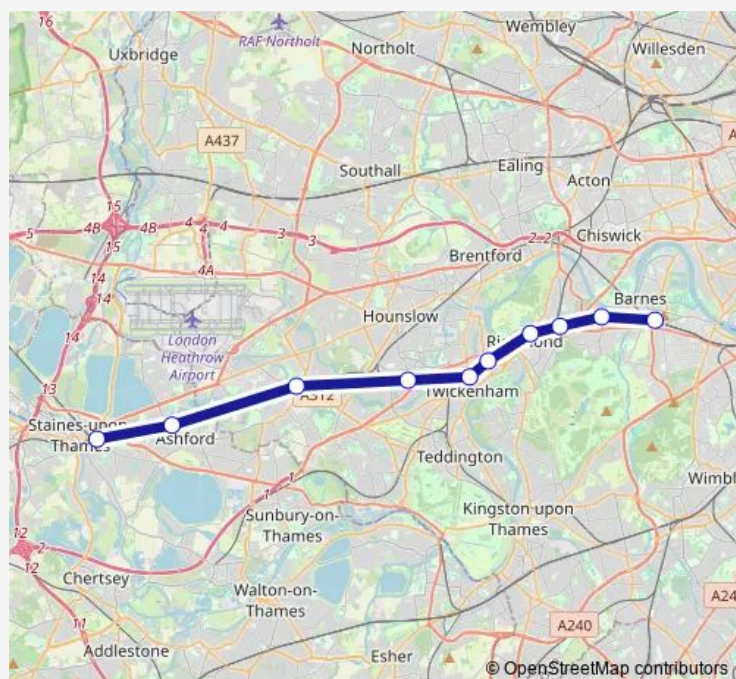

### Direction

Barnes — Staines

10 stops

[Open route schedule](#)

- Barnes
- Mortlake
- North Sheen
- Richmond (London)
- St Margarets (London)
- Twickenham
- Whitton (London)
- Feltham
- Ashford (Surrey)
- Staines

### Route schedule

Barnes — Staines

Monday	00:10
Tuesday	—
Wednesday	—
Thursday	—
Friday	—
Saturday	25:02 <sup>+1</sup>
Sunday	01:02-00:10 <sup>+1</sup>

### Route info

Direction: Barnes

Stops: 10

Trip Duration: 1 hour 13 min

■ South Western Railway — Barnes - Staines

**Direction**

Barnes — Staines

11 stops

[Open route schedule](#)

Barnes  
Barnes Bridge  
Chiswick  
Kew Bridge  
Brentford  
Syon Lane  
Isleworth  
Hounslow  
Feltham  
Ashford (Surrey)  
Staines