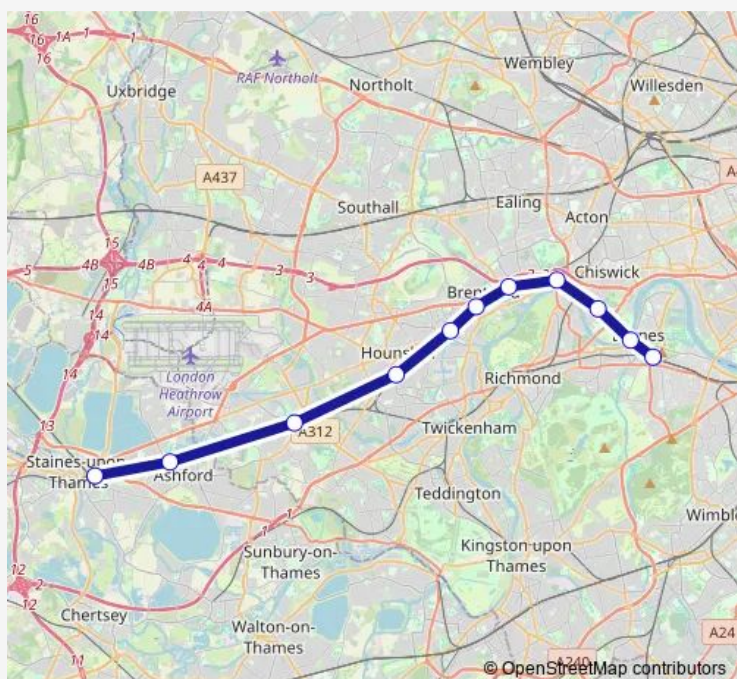

## Rail Replacement Bus Service South Western Railway Barnes - Staines

[Go to website](#)

### Direction

Barnes — Staines

11 stops

[Open route schedule](#)

- Barnes
- Barnes Bridge
- Chiswick
- Kew Bridge
- Brentford
- Syon Lane
- Isleworth
- Hounslow
- Feltham
- Ashford (Surrey)
- Staines

### Route schedule

Barnes — Staines

Monday	—
Tuesday	—
Wednesday	—
Thursday	—
Friday	—
Saturday	—
Sunday	23:25

### Route info

Direction: Barnes

Stops: 11

Trip Duration: 1 hour 14 min

■ South Western Railway — Barnes - Staines

South Western Railway Rail Replacement Bus Service time schedules and route maps are available in an offline PDF at [busmaps.com](https://busmaps.com). Use the [busmaps.com](https://busmaps.com) website to see live bus times, train schedule or subway schedule, and step-by-step directions for all public transit in Hounslow