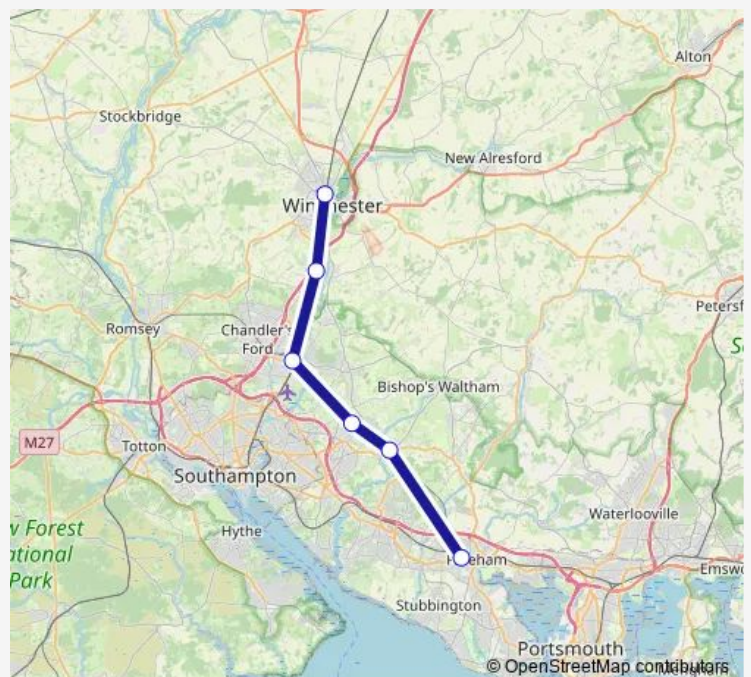

### Direction

Fareham — Winchester

6 stops

[Open route schedule](#)

Fareham

Botley

Hedge End

Eastleigh

### Route info

Direction: Fareham

Stops: 6

Trip Duration: 1 hour 12 min

South Western Railway — Winchester - Fareham

**Direction**

Winchester — Fareham

6 stops

[Open route schedule](#)

Winchester

Shawford

Eastleigh

Hedge End

Botley

Fareham

## Route schedule

Winchester — Fareham

Monday	—
Tuesday	—
Wednesday	—
Thursday	—
Friday	—
Saturday	—
Sunday	07:23