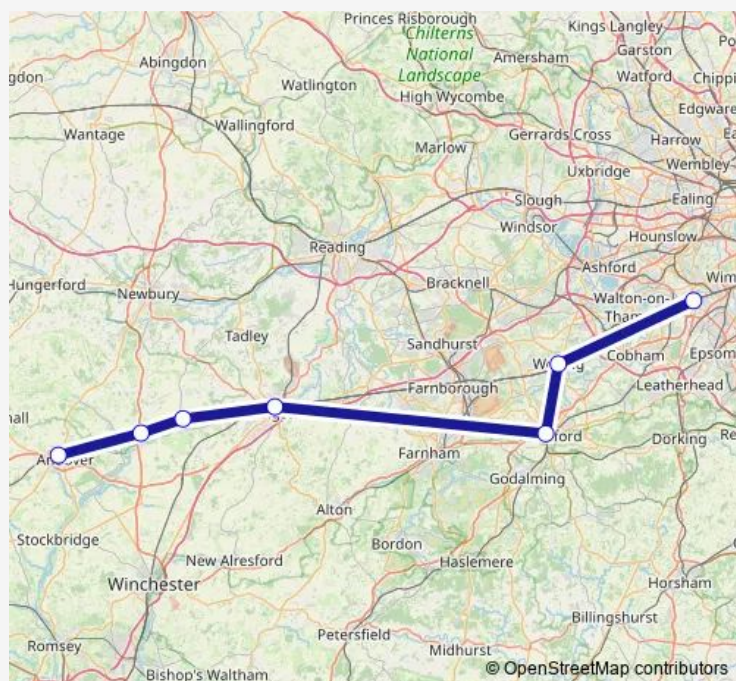

### Direction

Andover — Surbiton

7 stops

[Open route schedule](#)

Andover

Whitchurch (Hampshire)

Overton

Basingstoke

### Route schedule

Andover — Surbiton

Monday

—

Tuesday

—

Wednesday

—

Thursday

—

Friday

—

Saturday

—

Sunday

21:57

### Route info

Direction: Andover

Stops: 7

Trip Duration: 2 hour 42 min

■ South Western Railway — Andover - Surbiton

South Western Railway Rail Replacement Bus Service time schedules and route maps are available in an offline PDF at [busmaps.com](https://busmaps.com). Use the [busmaps.com](https://busmaps.com) website to see live bus times, train schedule or subway schedule, and step-by-step directions for all public transit in Andover