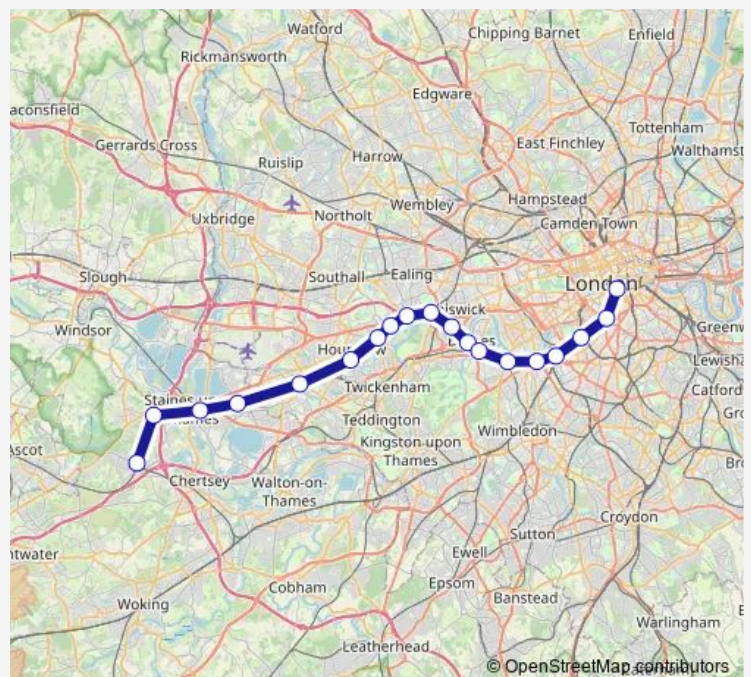

Rail Replacement Bus Service South Western Railway Virginia Water - London Waterloo

[Go to website](#)

Direction

Virginia Water — London Waterloo

19 stops

[Open route schedule](#)

Virginia Water

Egham

Chiswick

Barnes Bridge

Barnes

Putney

Wandsworth Town

Clapham Junction

Queenstown Road (Battersea)

Vauxhall

London Waterloo

Route schedule

Virginia Water — London Waterloo

Monday

—

Tuesday

—

Wednesday

00:12

Route info

Direction: Virginia Water

Stops: 19

Trip Duration: 2 hour 15 min

South Western Railway Rail Replacement Bus Service time schedules and route maps are available in an offline PDF at busmaps.com. Use the busmaps.com website to see live bus times, train schedule or subway schedule, and step-by-step directions for all public transit in London