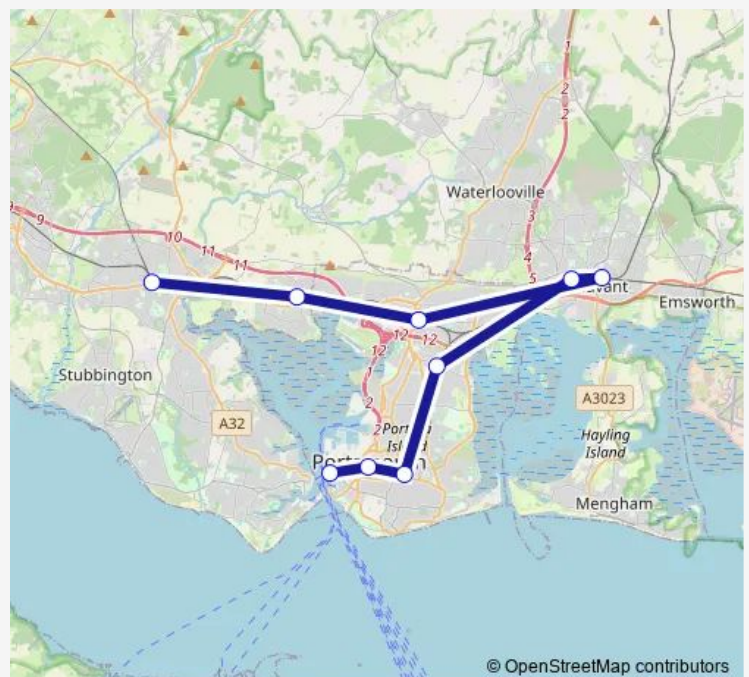

Route info

Direction: Portsmouth Harbour

Stops: 9

Trip Duration: 1 hour 9 min

© OpenStreetMap contributors

Direction

Fareham — Portsmouth Harbour

6 stops

[Open route schedule](#)

Fareham

Portchester

Cosham

Fratton

Portsmouth & Southsea

Portsmouth Harbour

Route schedule

Route info

Direction: Fareham

Stops: 6

Trip Duration: 0 hour 39 min

Direction

Fareham — Portsmouth Harbour

7 stops

[Open route schedule](#)

Stops: 7

Trip Duration: 0 hour 47 min

Direction

Fareham — Portsmouth Harbour

9 stops

[Open route schedule](#)

Fareham

Portchester