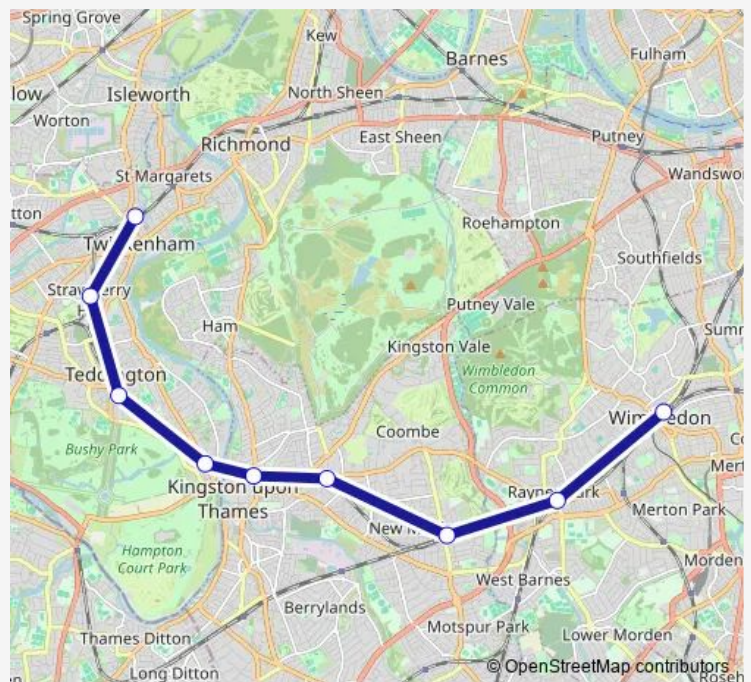

Rail Replacement Bus Service South Western Railway Wimbledon - Twickenham

[Go to website](#)

Direction

Twickenham — Wimbledon

9 stops

[Open route schedule](#)

- Twickenham
- Strawberry Hill
- Teddington
- Hampton Wick
- Kingston
- Norbiton
- New Malden
- Raynes Park
- Wimbledon

Route schedule

Twickenham — Wimbledon

Monday	—
Tuesday	—
Wednesday	—
Thursday	—
Friday	—
Saturday	24:14 ⁺¹
Sunday	00:14-05:58

Route info

Direction: Twickenham

Stops: 9

Trip Duration: 0 hour 49 min

■ South Western Railway — Wimbledon - Twickenham

Direction

Wimbledon — Twickenham

9 stops

[Open route schedule](#)

Wimbledon

Raynes Park

New Malden

Norbiton

Route info

Direction: Wimbledon

Stops: 9

Trip Duration: 0 hour 54 min

South Western Railway Rail Replacement Bus Service time schedules and route maps are available in an offline PDF at [busmaps.com](#). Use the [busmaps.com](#) website to see live bus times, train schedule or subway schedule, and step-by-step directions for all public transit in Kingston upon Thames