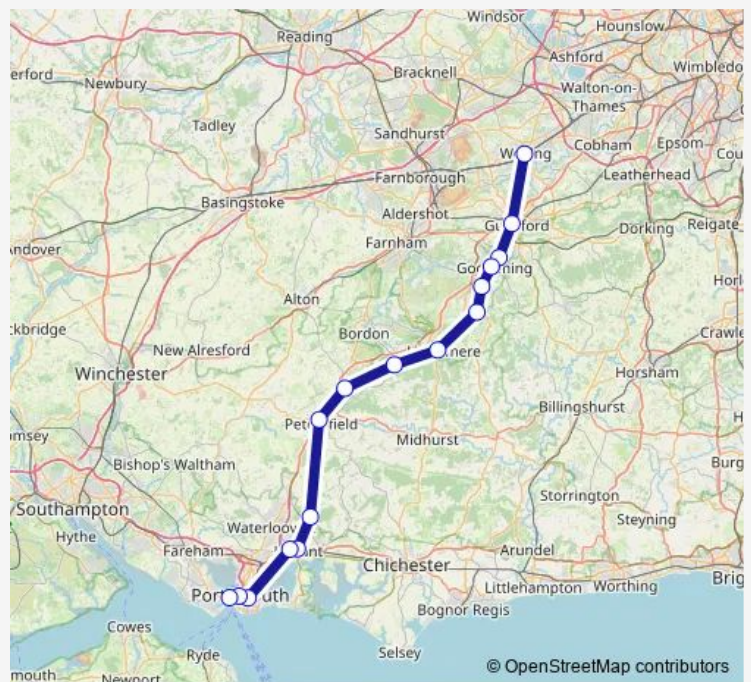

### Direction

Woking — Portsmouth Harbour

16 stops

[Open route schedule](#)

- Woking
- Guildford
- Farncombe
- Godalming
- Milford (Surrey)
- Witley
- Haslemere
- Liphook
- Liss
- Petersfield
- Rowlands Castle
- Havant
- Bedhampton
- Fratton
- Portsmouth & Southsea
- Portsmouth Harbour

### Route schedule

Woking — Portsmouth Harbour

Monday	00:09-00:11
Tuesday	—
Wednesday	—
Thursday	—
Friday	—
Saturday	—
Sunday	23:22-00:11 <sup>+1</sup>

### Route info

Direction: Woking

Stops: 16

Trip Duration: 3 hour 17 min

**Direction**

Portsmouth Harbour — Woking

9 stops

[Open route schedule](#)

Portsmouth Harbour

Portsmouth &amp; Southsea

Fratton

Havant

Petersfield

Haslemere

Godalming

Guildford