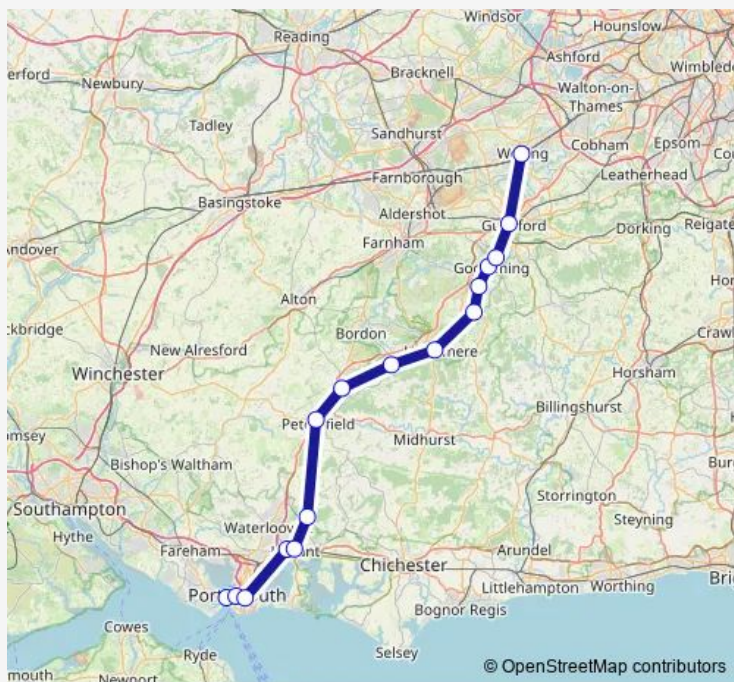

Rail Replacement Bus Service South Western Railway Woking - Portsmouth Harbour

[Go to website](#)

Direction

Woking — Portsmouth Harbour

16 stops

[Open route schedule](#)

- Woking
- Guildford
- Farncombe
- Godalming
- Milford (Surrey)
- Witley
- Haslemere
- Liphook
- Liss
- Petersfield
- Rowlands Castle
- Havant
- Bedhampton
- Fratton
- Portsmouth & Southsea
- Portsmouth Harbour

Route schedule

Woking — Portsmouth Harbour

Monday	—
Tuesday	—
Wednesday	—
Thursday	—
Friday	—
Saturday	—
Sunday	23:22-23:53

Route info

Direction: Woking

Stops: 16

Trip Duration: 3 hour 17 min

South Western Railway Rail Replacement Bus Service time schedules and route maps are available in an offline PDF at busmaps.com. Use the busmaps.com website to see live bus times, train schedule or subway schedule, and step-by-step directions for all public transit in Portsmouth