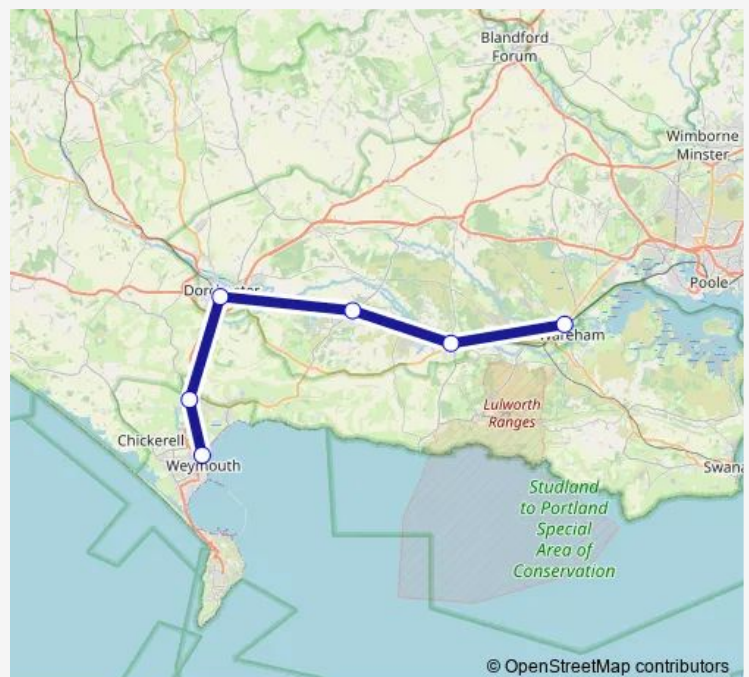

Rail Replacement Bus Service South Western Railway Weymouth - Wareham

[Go to website](#)

Direction

Wareham — Weymouth

6 stops

[Open route schedule](#)

Wareham

Wool

Moreton (Dorset)

Dorchester South

Upwey

Weymouth

Route schedule

Wareham — Weymouth

Monday	00:09
Tuesday	—
Wednesday	—
Thursday	—
Friday	—
Saturday	—
Sunday	10:09-00:09 ⁺¹

Route info

Direction: Wareham

Stops: 6

Trip Duration: 1 hour 21 min

Direction

Weymouth — Wareham

6 stops

[Open route schedule](#)

Weymouth

Upwey

Dorchester South

Moreton (Dorset)

Wool

Wareham

Route schedule

Weymouth — Wareham

Monday	—
Tuesday	—
Wednesday	—
Thursday	—
Friday	—
Saturday	—
Sunday	08:47-22:58