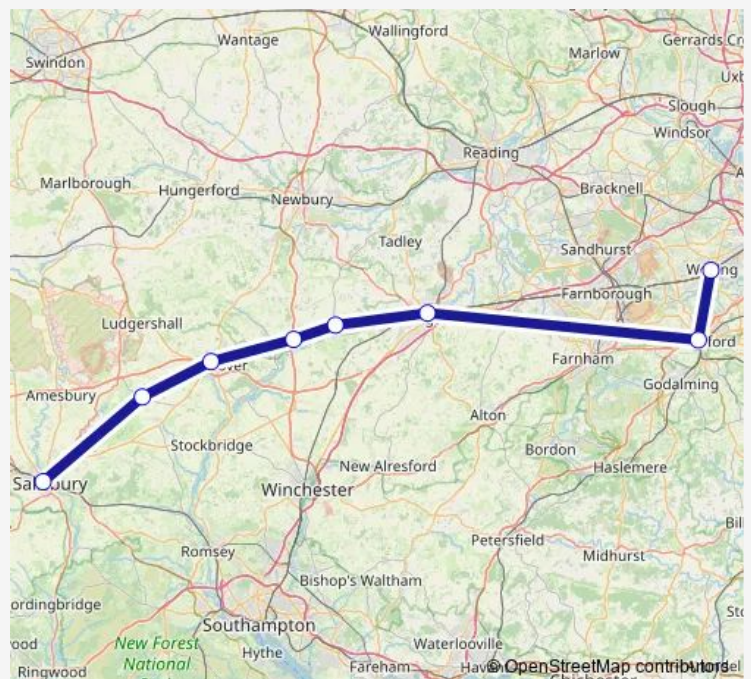

—

Sunday

05:19

Route info

Direction: Salisbury

Stops: 5

Trip Duration: 2 hour 25 min

■ South Western Railway — Woking - Salisbury

Direction

Salisbury — Woking

8 stops

[Open route schedule](#)

Salisbury

Grateley

Andover

Whitchurch (Hampshire)

Direction: Salisbury

Stops: 8

Trip Duration: 2 hour 52 min

Direction

Woking — Salisbury

8 stops

[Open route schedule](#)

Woking

Guildford

Basingstoke

Overton

Whitchurch (Hampshire)

Andover

Grateley

Salisbury

Route schedule