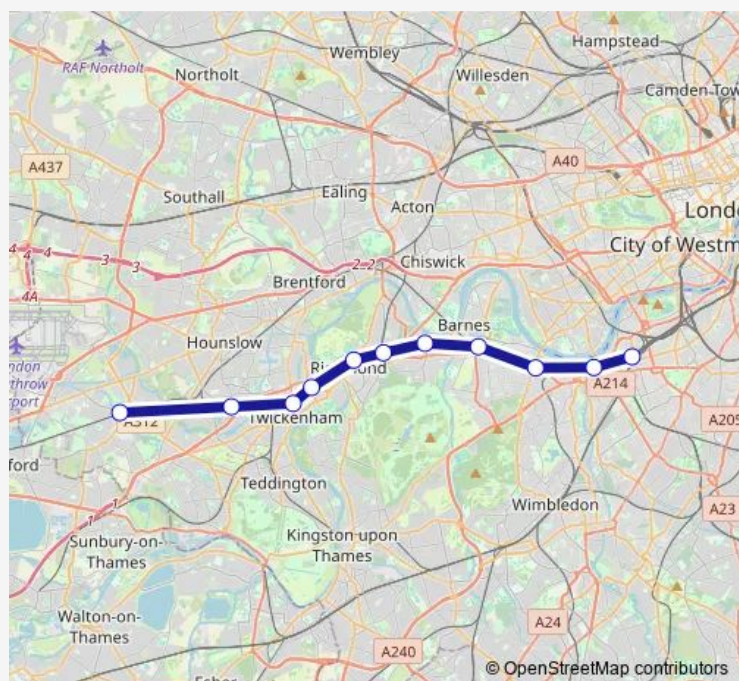

### Route info

Direction: Feltham

Stops: 11

Trip Duration: 1 hour 14 min

**Direction**

Feltham — Clapham Junction

12 stops

[Open route schedule](#)

Feltham

Hounslow

Isleworth

Syon Lane

Brentford

Kew Bridge

Chiswick

Barnes Bridge