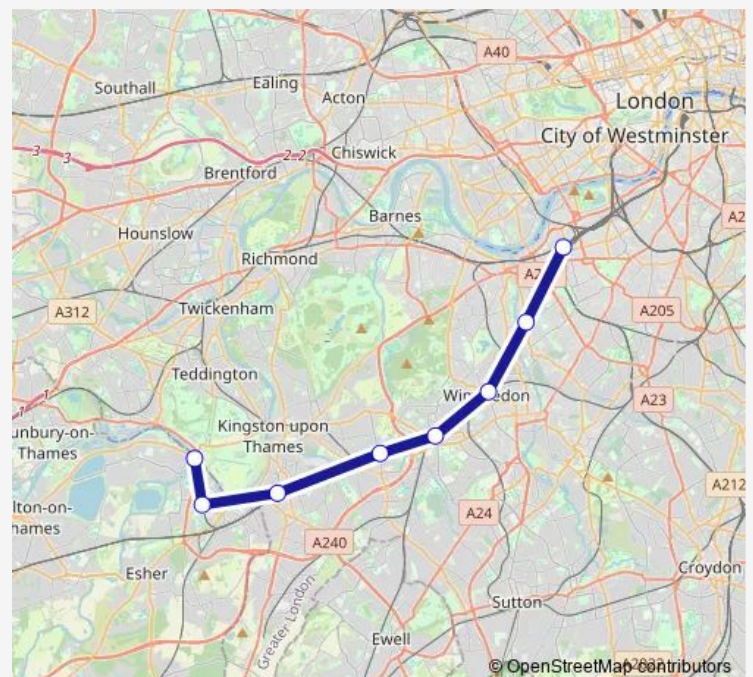

### Direction

Hampton Court — Clapham Junction

8 stops

[Open route schedule](#)

Hampton Court

Thames Ditton

Surbiton

New Malden

### Route schedule

Hampton Court — Clapham Junction

Monday —

Tuesday —

Wednesday —

Thursday —

Friday —

Saturday 05:00-23:40

### Route info

Direction: Hampton Court

Stops: 8

Trip Duration: 1 hour 10 min

**Direction**

Clapham Junction — Hampton Court

8 stops

[Open route schedule](#)

## Route schedule

Clapham Junction — Hampton Court

Monday	00:20
Tuesday	—
Wednesday	—
Thursday	—
Friday	—
Saturday	05:25-00:05 <sup>+1</sup>
Sunday	00:05-00:20 <sup>+1</sup>