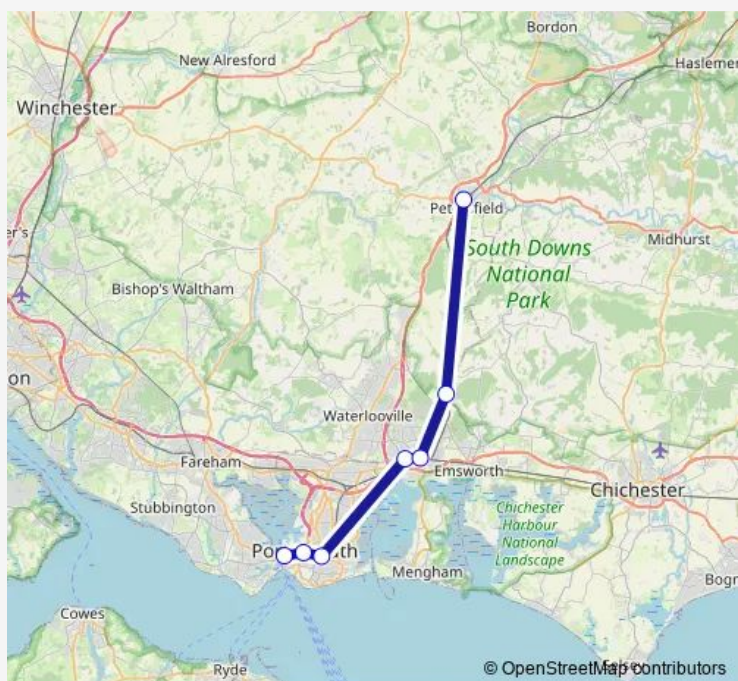

# Rail Replacement Bus Service South Western Railway Petersfield - Portsmouth Harbour

[Go to website](#)

**Direction**

Petersfield — Portsmouth Harbour

8 stops

[Open route schedule](#)

- Petersfield
- Rowlands Castle
- Havant
- Bedhampton
- Hilsea
- Fratton
- Portsmouth & Southsea
- Portsmouth Harbour

Route schedule

Petersfield — Portsmouth Harbour

Monday	24:57 <sup>+1</sup>
Tuesday	00:57-00:57 <sup>+1</sup>
Wednesday	00:57-00:57 <sup>+1</sup>
Thursday	00:57-00:57 <sup>+1</sup>
Friday	00:57
Saturday	—
Sunday	—

Route info

Direction: Petersfield

Stops: 8

Trip Duration: 1 hour 8 min

■ South Western Railway — Portsmouth Harbour - Petersfield

South Western Railway Rail Replacement Bus Service time schedules and route maps are available in an offline PDF at [busmaps.com](https://busmaps.com). Use the [busmaps.com](https://busmaps.com) website to see live bus times, train schedule or subway schedule, and step-by-step directions for all public transit in Portsmouth