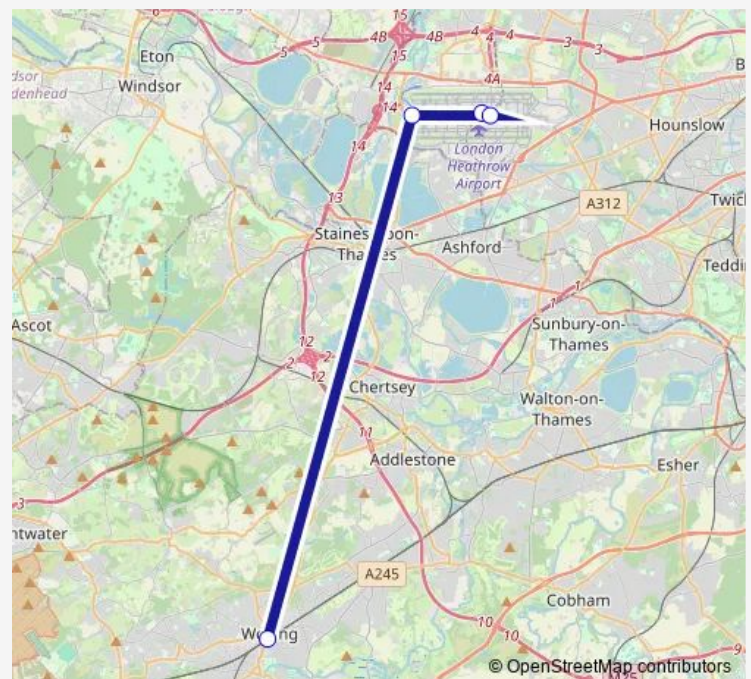

Bus South Western Railway Woking - Heathrow Airport, Terminal 3

[Go to website](#)

Direction

Woking — Heathrow Airport, Terminal 3

4 stops

[Open route schedule](#)

Woking

Heathrow T5 Bus

Heathrow Airport, Terminal 2

Heathrow Airport, Terminal 3

Route schedule

Woking — Heathrow Airport, Terminal 3

| | |
|-----------|-------------|
| Monday | 03:20-22:02 |
| Tuesday | 03:20-22:02 |
| Wednesday | 03:20-22:02 |
| Thursday | 03:20-22:02 |
| Friday | 03:20-22:02 |
| Saturday | 03:25-22:02 |
| Sunday | 03:25-22:02 |

Route info

Direction: Woking

Stops: 4

Trip Duration: 0 hour 50 min

Direction

Heathrow Airport, Terminal 3 — Woking

4 stops

[Open route schedule](#)

Route info

Direction: Heathrow Airport, Terminal 3

Stops: 4

Trip Duration: 0 hour 59 min

South Western Railway Bus time schedules and route maps are available in an offline PDF at busmaps.com. Use the busmaps.com website to see live bus times, train schedule or subway schedule, and step-by-step directions for all public transit in Slough