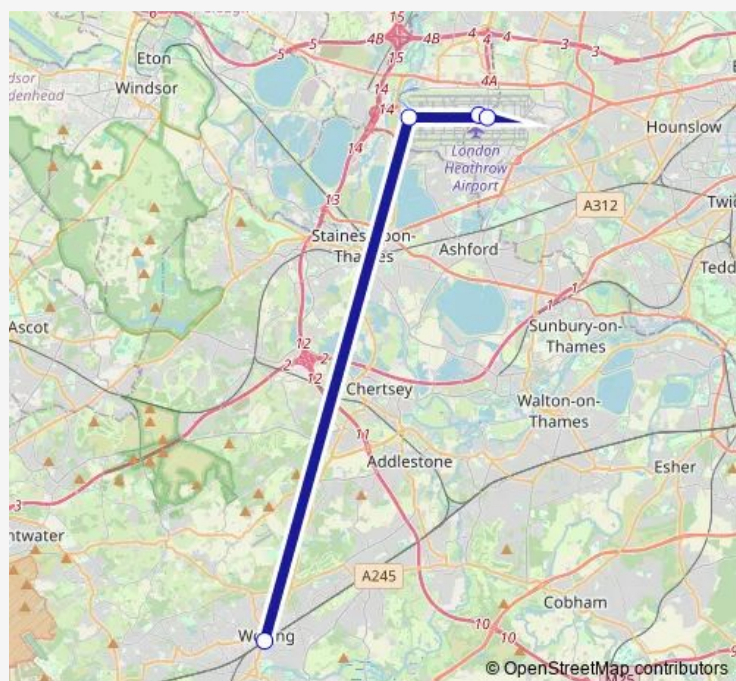

Bus South Western Railway Woking - Heathrow Airport, Terminal 3

[Go to website](#)

Direction

Woking — Heathrow Airport, Terminal 3

4 stops

[Open route schedule](#)

Woking

Heathrow T5 Bus

Heathrow Airport, Terminal 2

Heathrow Airport, Terminal 3

Route schedule

Woking — Heathrow Airport, Terminal 3

Monday	03:20-22:02
Tuesday	03:20-22:02
Wednesday	03:20-22:02
Thursday	03:20-22:02
Friday	03:20-22:02
Saturday	03:23-22:02
Sunday	03:23-22:06

Route info

Direction: Woking

Stops: 4

Trip Duration: 0 hour 53 min

Direction

Heathrow Airport, Terminal 3 — Woking

4 stops

[Open route schedule](#)

Route info

Direction: Heathrow Airport, Terminal 3

Stops: 4

Trip Duration: 0 hour 55 min

South Western Railway Bus time schedules and route maps are available in an offline PDF at busmaps.com. Use the busmaps.com website to see live bus times, train schedule or subway schedule, and step-by-step directions for all public transit in Slough