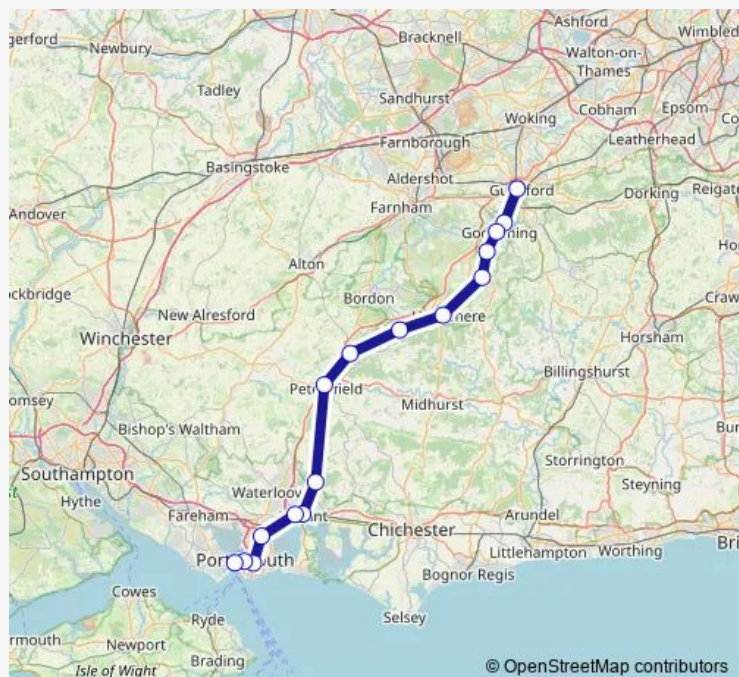

Witley

Milford (Surrey)

Godalming

Farncombe

Guildford

Route schedule

Portsmouth Harbour — Guildford

Monday —

Tuesday —

Wednesday —

Thursday —

Friday —

Saturday —

Sunday

05:07

Route info

Direction: Portsmouth Harbour

Stops: 15

Trip Duration: 2 hour 50 min

Direction

Guildford — Portsmouth Harbour

16 stops

[Open route schedule](#)

Guildford

Stops: 16

Trip Duration: 2 hour 46 min

Direction

Portsmouth Harbour — Guildford

16 stops

[Open route schedule](#)

Portsmouth Harbour

Portsmouth & Southsea