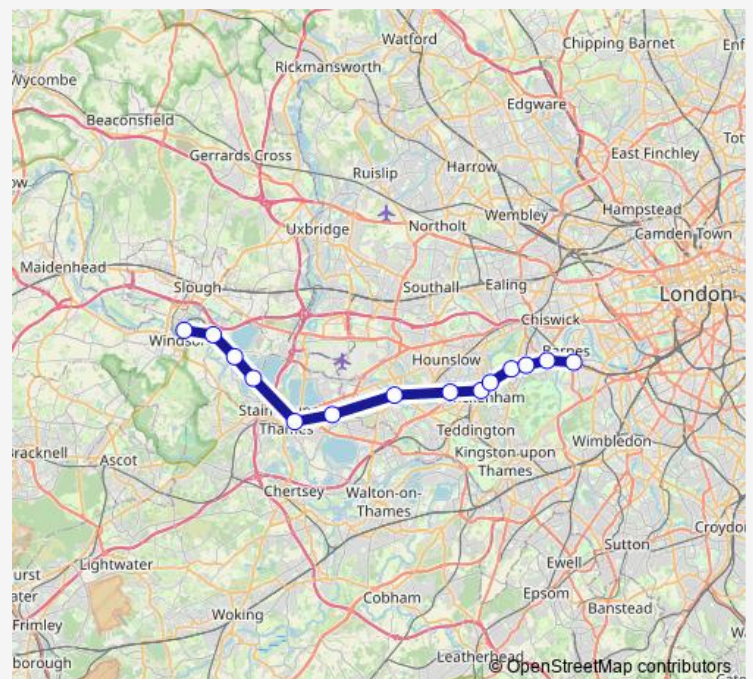

## Rail Replacement Bus Service South Western Railway Windsor & Eton Riverside - Barnes

[Go to website](#)

### Direction

Windsor & Eton Riverside — Barnes

14 stops

[Open route schedule](#)

Windsor & Eton Riverside

Datchet

Sunnymeads

Wraysbury

### Route schedule

Windsor & Eton Riverside — Barnes

Monday

—

Tuesday

—

Wednesday

—

### Route info

Direction: Windsor & Eton Riverside

Stops: 14

Trip Duration: 1 hour 39 min

South Western Railway Rail Replacement Bus Service time schedules and route maps are available in an offline PDF at [busmaps.com](https://busmaps.com). Use the [busmaps.com](https://busmaps.com) website to see live bus times, train schedule or subway schedule, and step-by-step directions for all public transit in Twickenham