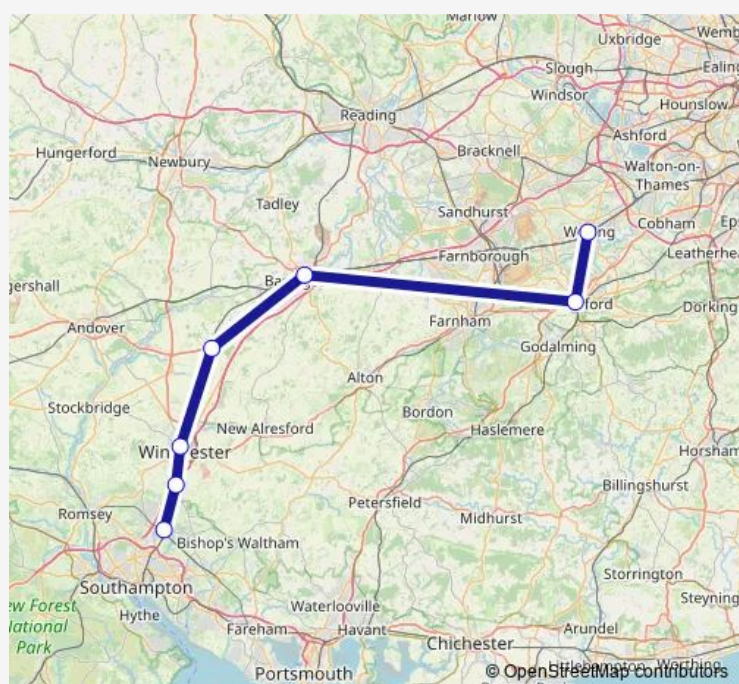

—

Saturday

—

Sunday

05:50-07:34

Route info

Direction: Eastleigh

Stops: 7

Trip Duration: 2 hour 29 min

■ South Western Railway — Eastleigh - Woking

Direction

Woking — Eastleigh

5 stops

[Open route schedule](#)

Woking

Guildford

Stops: 5

Trip Duration: 2 hour 15 min

Direction

Eastleigh — Woking

11 stops

[Open route schedule](#)

Eastleigh

Shawford

Winchester

Micheldever

Basingstoke

Hook

Winchfield

Fleet

Farnborough (Main)

Brookwood