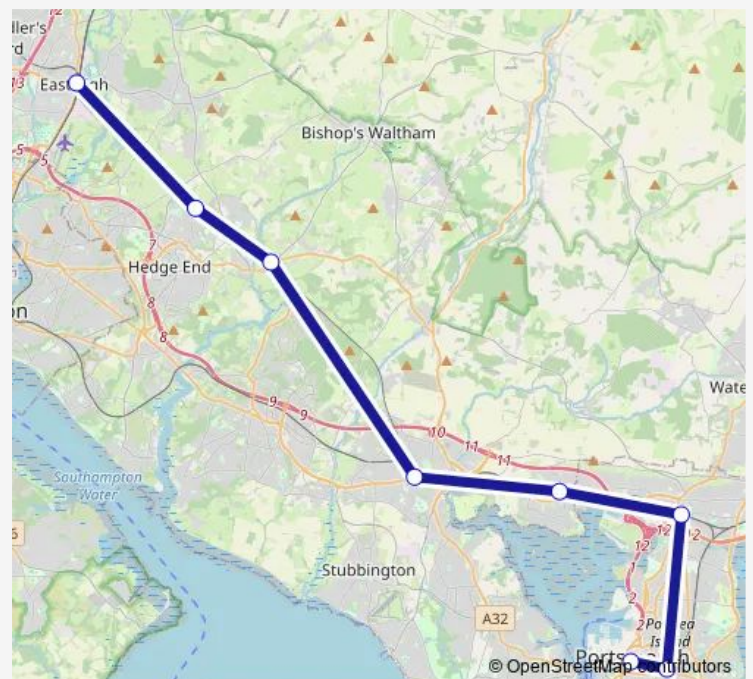

Rail Replacement Bus Service South Western Railway Eastleigh - Portsmouth & Southsea

[Go to website](#)

Direction

Eastleigh — Portsmouth & Southsea

8 stops

[Open route schedule](#)

Eastleigh

Hedge End

Botley

Fareham

Portchester

Cosham

Fratton

Portsmouth & Southsea

Route schedule

Eastleigh — Portsmouth & Southsea

Friday

—

Saturday

24:30⁺¹

Sunday

00:30

Route info

Direction: Eastleigh

Stops: 8

Trip Duration: 1 hour 15 min

South Western Railway Rail Replacement Bus Service time schedules and route maps are available in an offline PDF at busmaps.com. Use the busmaps.com website to see live bus times, train schedule or subway schedule, and step-by-step directions for all public transit in Portsmouth