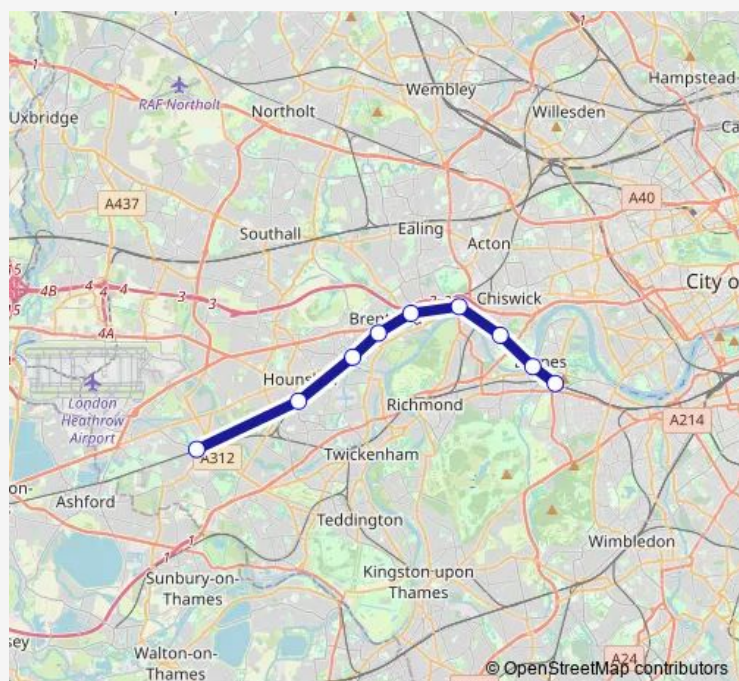

### Route schedule

Barnes — Feltham

Monday	—
Tuesday	—
Wednesday	—
Thursday	—
Friday	—
Saturday	—
Sunday	23:09

### Route info

Direction: Barnes

Stops: 9

Trip Duration: 0 hour 59 min

■ South Western Railway — Barnes - Feltham

**Direction**

Barnes — Feltham

8 stops

[Open route schedule](#)

Barnes

Mortlake

North Sheen

Richmond (London)

St Margarets (London)

Twickenham

Whitton (London)