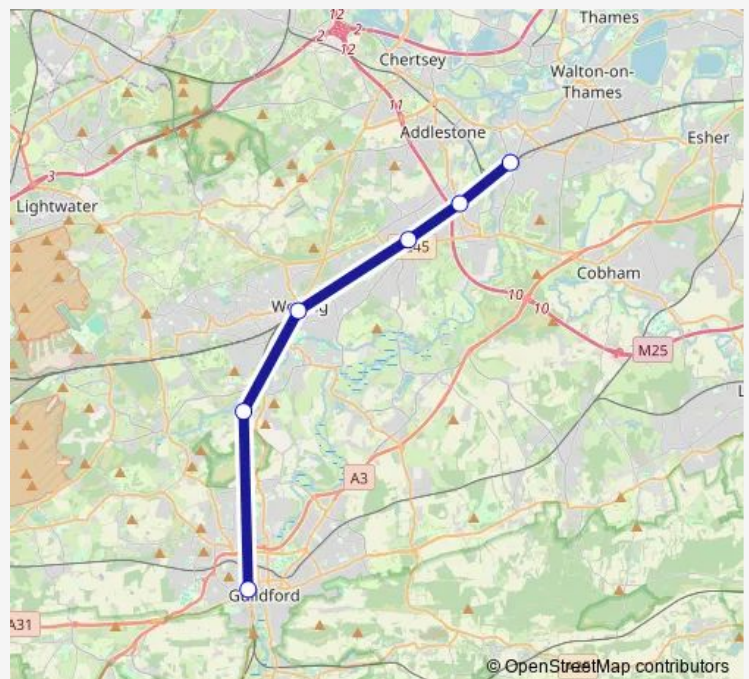

Saturday

—

Sunday

07:55-23:55

Route info

Direction: Weybridge

Stops: 6

Trip Duration: 0 hour 57 min

■ South Western Railway — Guildford - Weybridge

Direction

Weybridge — Guildford

5 stops

[Open route schedule](#)

Weybridge

Byfleet & New Haw

West Byfleet

Trip Duration: 0 hour 57 min

Direction

Guildford — Weybridge

6 stops

[Open route schedule](#)

Guildford

Worplesdon

Woking