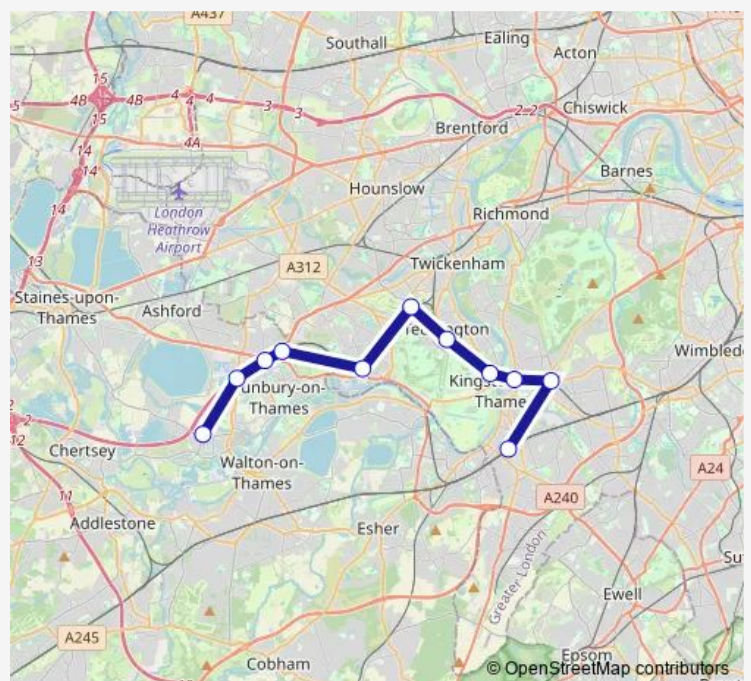

### Direction

Surbiton — Shepperton

11 stops

[Open route schedule](#)

- Surbiton
- Norbiton
- Kingston
- Hampton Wick
- Teddington
- Fulwell
- Hampton (London)
- Kempton Park
- Sunbury
- Upper Halliford
- Shepperton

### Route schedule

Surbiton — Shepperton

Monday	24:30 <sup>+1</sup>
Tuesday	00:30
Wednesday	24:30 <sup>+1</sup>
Thursday	00:30-00:30 <sup>+1</sup>
Friday	00:30
Saturday	—
Sunday	—

### Route info

Direction: Surbiton

Stops: 11

Trip Duration: 0 hour 54 min

■ South Western Railway — Surbiton - Shepperton

South Western Railway Rail Replacement Bus Service time schedules and route maps are available in an offline PDF at [busmaps.com](https://busmaps.com). Use the [busmaps.com](https://busmaps.com) website to see live bus times, train schedule or subway schedule, and step-by-step directions for all public transit in London