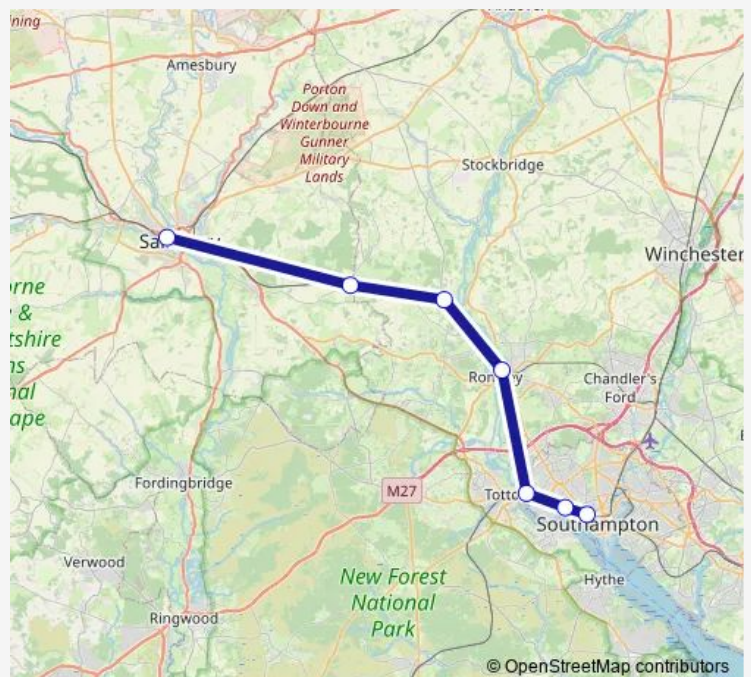

Swaythling

Southampton Airport Parkway

Eastleigh

Chandlers Ford

Romsey

Salisbury

Route schedule

Southampton Central — Salisbury

Monday —

Tuesday —

Wednesday —

Thursday —

Friday —

Saturday 23:33

Sunday —

Route info

Direction: Southampton Central

Stops: 8

Trip Duration: 1 hour 32 min

Direction

Salisbury — Southampton Central

7 stops

[Open route schedule](#)

Salisbury

Dean

Mottisfont & Dunbridge

Romsey

Redbridge (Hants)

Millbrook (Hampshire)

Southampton Central

Route schedule

Salisbury — Southampton Central