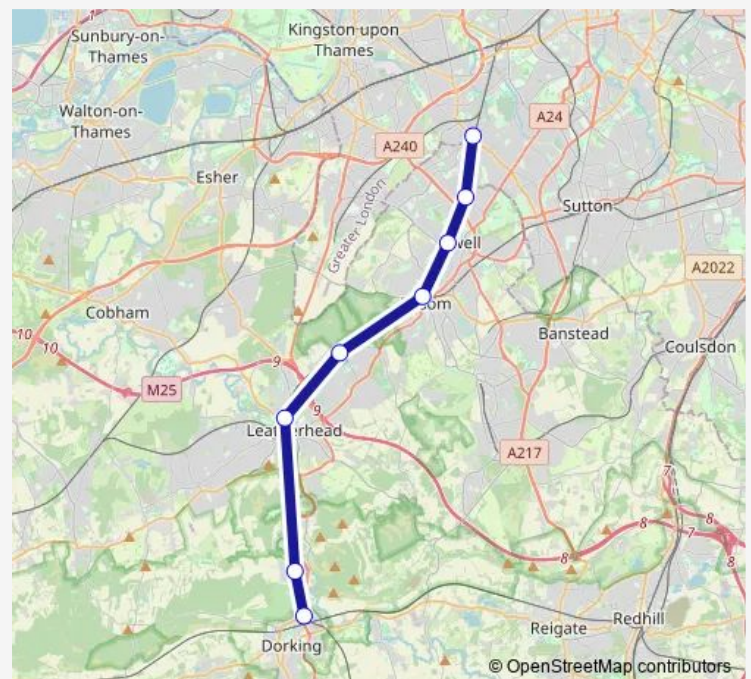

Leatherhead

Ashtead

Epsom

Ewell West

Stoneleigh

Worcester Park

Route schedule

Dorking — Worcester Park

Friday

—

Saturday

—

Sunday

07:50-23:07

Route info

Direction: Dorking

Stops: 8

Trip Duration: 1 hour 2 min

■ South Western Railway — Worcester Park - Dorking

Direction

Worcester Park — Dorking

8 stops

[Open route schedule](#)

Worcester Park

Stoneleigh

Ewell West

Epsom

Ashtead

Leatherhead

Box Hill & Westhumble

Dorking

Route schedule