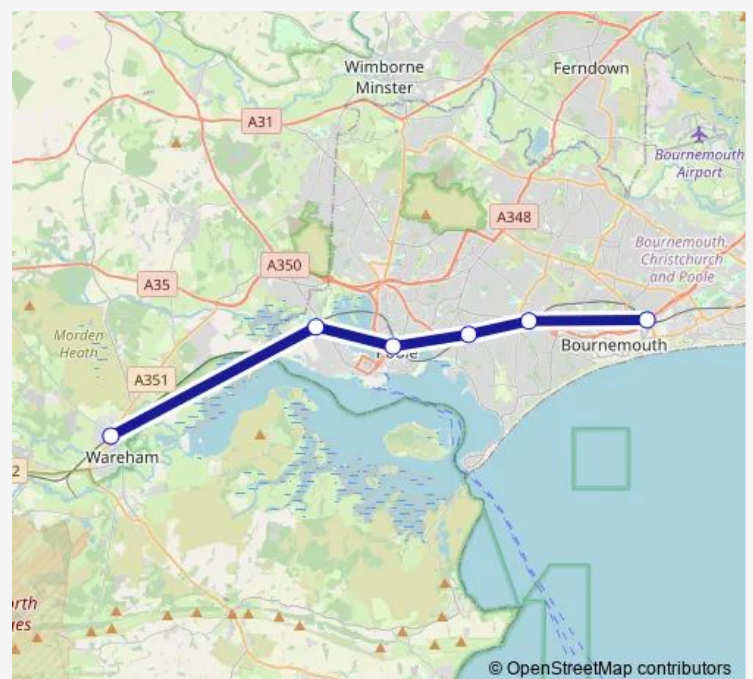

Saturday

—

Sunday

08:00-22:50

Route info

Direction: Bournemouth

Stops: 6

Trip Duration: 0 hour 53 min

Direction

Bournemouth — Wareham

3 stops

[Open route schedule](#)

Bournemouth

Poole

Wareham

Route schedule

Bournemouth — Wareham

Monday	—
Tuesday	—
Wednesday	—
Thursday	—
Friday	—
Saturday	—
Sunday	09:32-22:32

Route info

Direction: Bournemouth

Stops: 3

Trip Duration: 0 hour 47 min

Direction

Wareham — Bournemouth

6 stops

[Open route schedule](#)

Wareham

Hamworthy

Poole

Parkstone (Dorset)

Branksome

Bournemouth