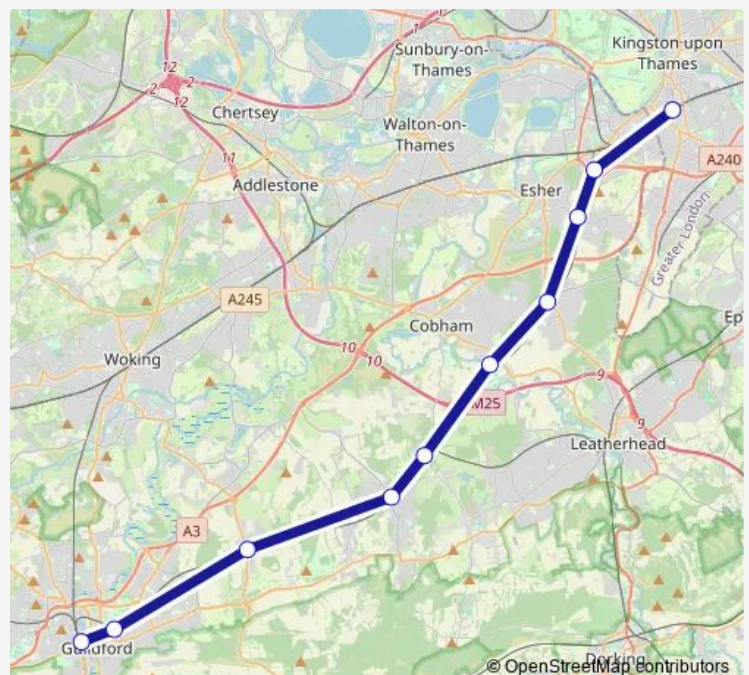

Thursday

—

Friday

—

Saturday

—

Sunday

06:54-23:39

### Route info

Direction: Surbiton

Stops: 10

Trip Duration: 1 hour 23 min

**Direction**

Surbiton — Guildford

3 stops

[Open route schedule](#)