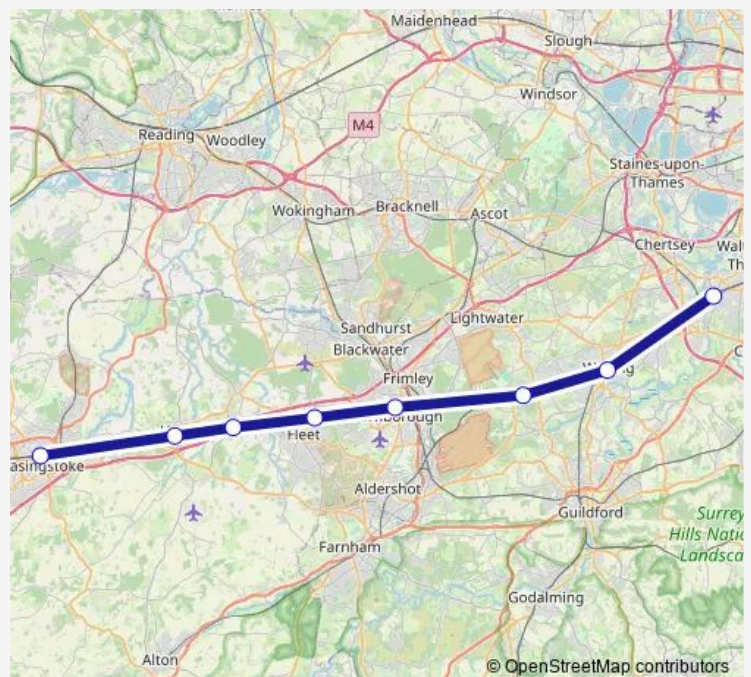

Rail Replacement Bus Service South Western Railway Weybridge - Basingstoke

[Go to website](#)

Direction

Basingstoke — Weybridge

8 stops

[Open route schedule](#)

Basingstoke

Hook

Winchfield

Fleet

Farnborough (Main)

Brookwood

Woking

Weybridge

Route schedule

Basingstoke — Weybridge

Route info

Direction: Basingstoke

Stops: 8

Trip Duration: 1 hour 47 min

Direction

Weybridge — Basingstoke

8 stops

[Open route schedule](#)

Weybridge

Woking

Brookwood

Farnborough (Main)

Fleet

Winchfield

Hook

Basingstoke