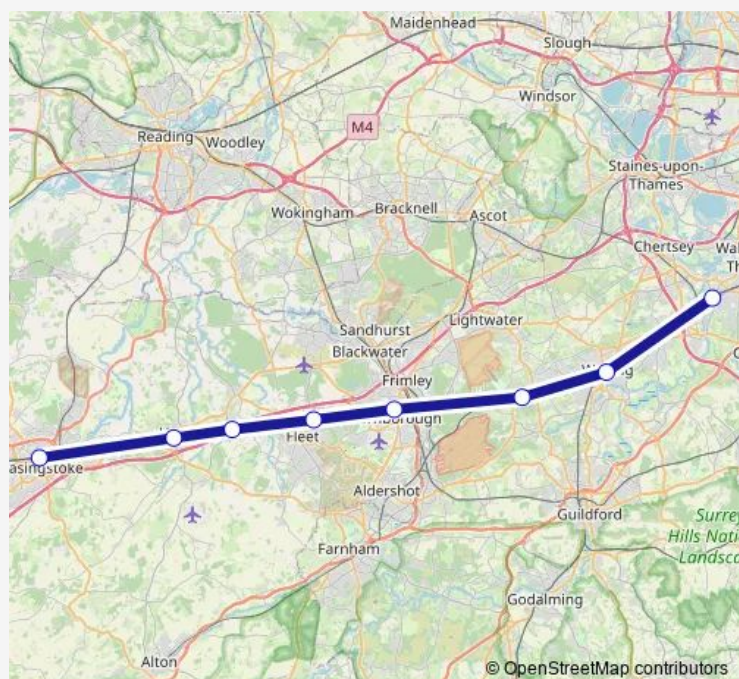

### Direction

Weybridge — Basingstoke

8 stops

[Open route schedule](#)

Weybridge

Woking

Brookwood

Farnborough (Main)

### Route schedule

Weybridge — Basingstoke

Monday	—
Tuesday	—
Wednesday	—
Thursday	—
Friday	—
Saturday	—
Sunday	07:39-23:59

### Route info

Direction: Weybridge

Stops: 8

Trip Duration: 1 hour 47 min

■ South Western Railway — Basingstoke - Weybridge

**Direction**

Basingstoke — Weybridge

8 stops

[Open route schedule](#)

Basingstoke

Hook

Winchfield

Fleet

Farnborough (Main)

Brookwood

Woking