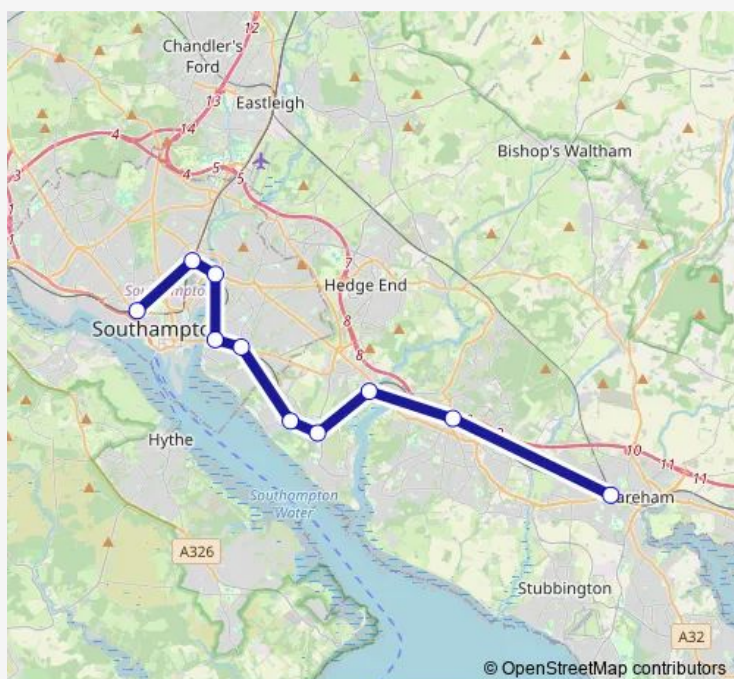

### Direction

Southampton Central — Fareham

10 stops

[Open route schedule](#)

Southampton Central

St Denys

Bitterne

Woolston

### Route schedule

Southampton Central — Fareham

Monday 05:27-21:28

Tuesday 05:27-21:28

Wednesday 05:27-21:28

Thursday 05:27-21:28

Friday 05:28-22:44

Saturday 04:42-22:44

### Route info

Direction: Southampton Central

Stops: 10

Trip Duration: 1 hour 13 min

**Direction**

Fareham — Southampton Central

10 stops

[Open route schedule](#)

## Route info

Direction: Fareham

Stops: 10

Trip Duration: 1 hour 8 min

South Western Railway Rail Replacement Bus Service time schedules and route maps are available in an offline PDF at [busmaps.com](#). Use the [busmaps.com](#) website to see live bus times, train schedule or subway schedule, and step-by-step directions for all public transit in Southampton