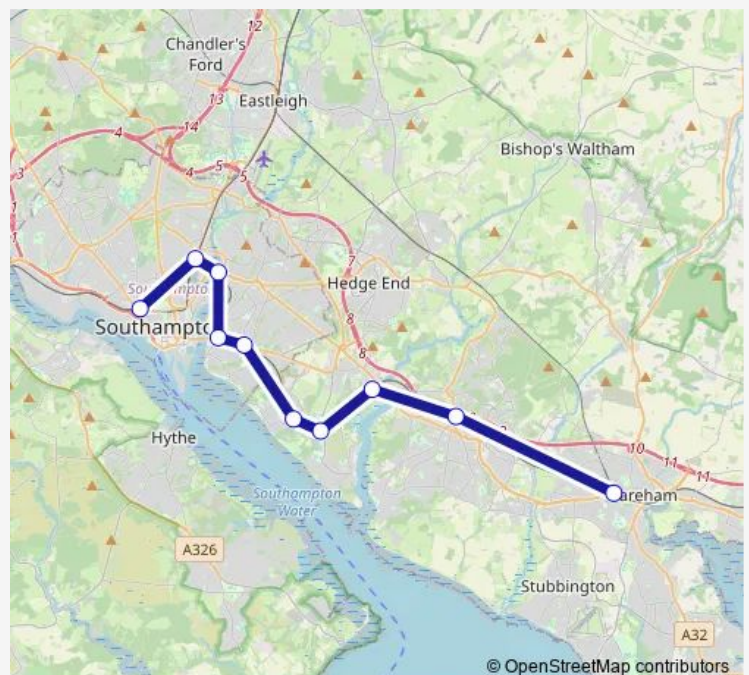

## Rail Replacement Bus Service South Western Railway Fareham - Southampton Central

[Go to website](#)

### Direction

Fareham — Southampton Central

10 stops

[Open route schedule](#)

- Fareham
- Swanwick
- Bursledon
- Hamble
- Netley
- Sholing
- Woolston
- Bitterne
- St Denys
- Southampton Central

### Route schedule

Fareham — Southampton Central

Monday	05:31-22:30
Tuesday	05:31-22:30
Wednesday	05:31-22:30
Thursday	05:31-22:30
Friday	05:06-23:30
Saturday	05:08-23:16
Sunday	06:33-23:53

### Route info

Direction: Fareham

Stops: 10

Trip Duration: 1 hour 8 min

**Direction**

Southampton Central — Fareham

10 stops

[Open route schedule](#)