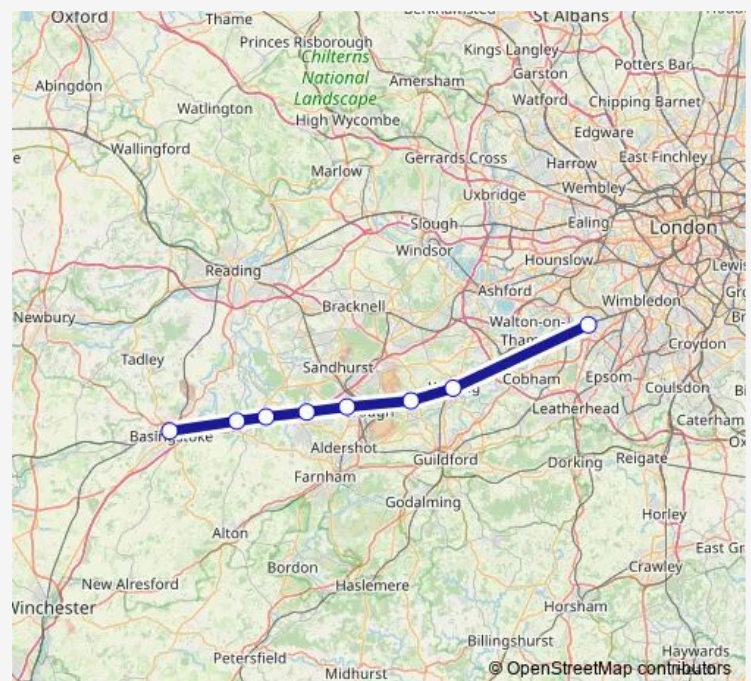

Rail Replacement Bus Service South Western Railway Basingstoke - Surbiton

[Go to website](#)

Direction

Basingstoke — Surbiton

8 stops

[Open route schedule](#)

Basingstoke

Hook

Winchfield

Fleet

Farnborough (Main)

Brookwood

Woking

Surbiton

Route schedule

Basingstoke — Surbiton

Monday —

Tuesday —

Wednesday —

Thursday —

Friday —

Saturday —

Sunday

23:08

Route info

Direction: Basingstoke

Stops: 8

Trip Duration: 1 hour 57 min

■ South Western Railway — Basingstoke - Surbiton

South Western Railway Rail Replacement Bus Service time schedules and route maps are available in an offline PDF at busmaps.com. Use the busmaps.com website to see live bus times, train schedule or subway schedule, and step-by-step directions for all public transit in Woking