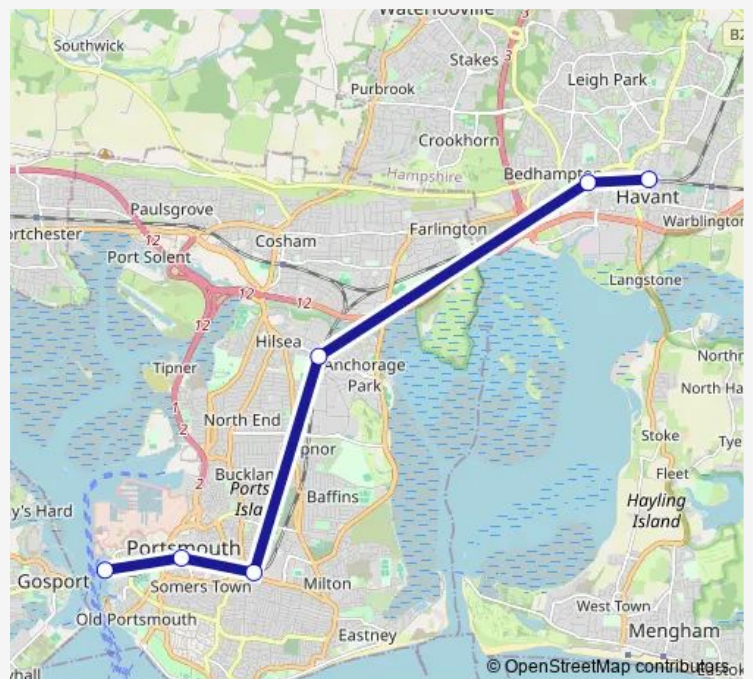

Stops: 4

Trip Duration: 0 hour 37 min

Direction

Portsmouth Harbour — Havant

3 stops

[Open route schedule](#)

Portsmouth Harbour

Portsmouth & Southsea

Havant

Route schedule

Portsmouth Harbour — Havant

Monday	—
Tuesday	—
Wednesday	—
Thursday	—
Friday	—
Saturday	—
Sunday	06:26-22:26

Route info

Direction: Portsmouth Harbour

Stops: 3

Trip Duration: 0 hour 32 min

Direction

Portsmouth Harbour — Havant

5 stops

[Open route schedule](#)

Portsmouth Harbour

Portsmouth & Southsea

Fratton

Bedhampton

Friday 03:56

Saturday 04:11-23:50

Sunday 06:12-22:58

Route info

Direction: Portsmouth Harbour

Stops: 6

Trip Duration: 0 hour 43 min

Direction