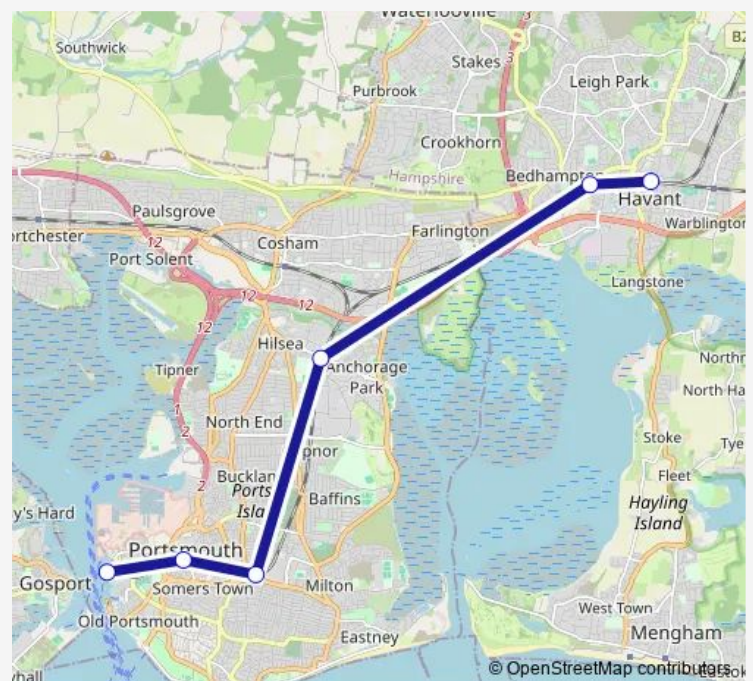

Rail Replacement Bus Service South Western Railway Havant - Portsmouth Harbour

[Go to website](#)

Direction

Portsmouth Harbour — Havant

4 stops

[Open route schedule](#)

Portsmouth Harbour

Portsmouth & Southsea

Trip Duration: 0 hour 37 min

Direction

Portsmouth Harbour — Havant

3 stops

[Open route schedule](#)

Portsmouth Harbour

Portsmouth & Southsea

Havant

Route schedule

Portsmouth Harbour — Havant

Monday	—
Tuesday	—
Wednesday	—
Thursday	—
Friday	—
Saturday	—
Sunday	06:26-22:26

Route info

Direction: Portsmouth Harbour

Stops: 3

Trip Duration: 0 hour 32 min

Direction

Saturday 04:12-23:50

Sunday 06:12-22:58

Route info

Direction: Portsmouth Harbour

Stops: 6

Trip Duration: 0 hour 42 min

Direction

Havant — Portsmouth Harbour