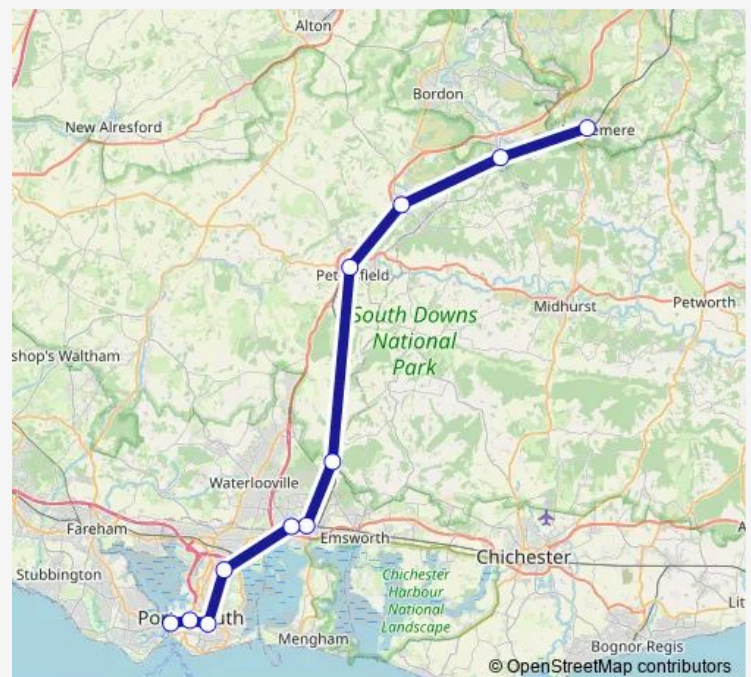

### Direction

Portsmouth Harbour — Haslemere

6 stops

[Open route schedule](#)

Portsmouth Harbour

Portsmouth & Southsea

Fratton

Havant

### Route schedule

Portsmouth Harbour — Haslemere

Monday —

Tuesday —

Wednesday —

Thursday —

Friday —

Saturday 04:20

### Route info

Direction: Portsmouth Harbour

Stops: 6

Trip Duration: 1 hour 32 min

**Direction**

Haslemere — Portsmouth Harbour

11 stops

[Open route schedule](#)