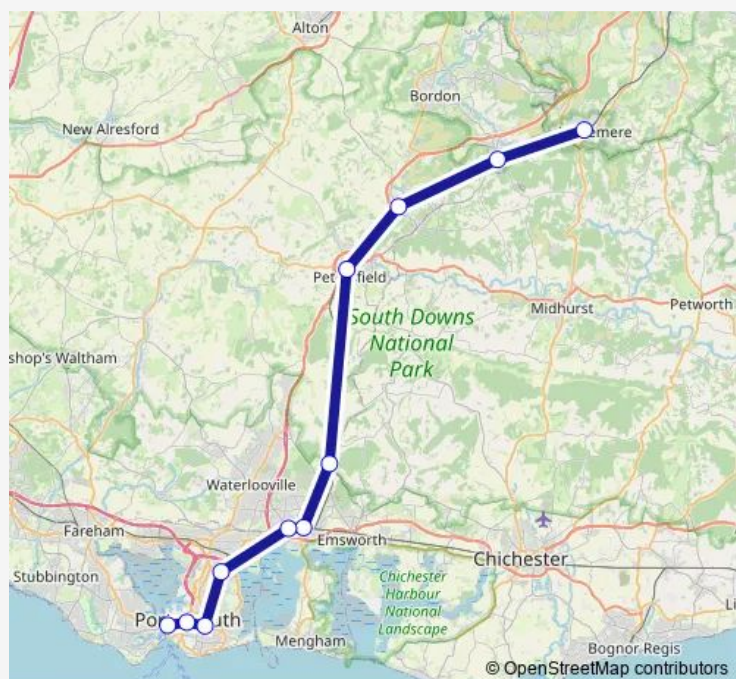

Rail Replacement Bus Service South Western Railway Haslemere - Portsmouth Harbour

[Go to website](#)

Direction

Portsmouth Harbour — Haslemere

6 stops

[Open route schedule](#)

Portsmouth Harbour

Portsmouth & Southsea

Fratton

Havant

Petersfield

Haslemere

Route schedule

Portsmouth Harbour — Haslemere

Monday	—
Tuesday	—
Wednesday	—
Thursday	—
Friday	—
Saturday	04:20
Sunday	—

Route info

Direction: Portsmouth Harbour

Stops: 6

Trip Duration: 1 hour 32 min

Direction

Haslemere — Portsmouth Harbour

11 stops

[Open route schedule](#)

Haslemere

Route info

Direction: Haslemere

Stops: 11

Trip Duration: 1 hour 48 min

South Western Railway Rail Replacement Bus Service time schedules and route maps are available in an offline PDF at busmaps.com. Use the busmaps.com website to see live bus times, train schedule or subway schedule, and step-by-step directions for all public transit in Portsmouth