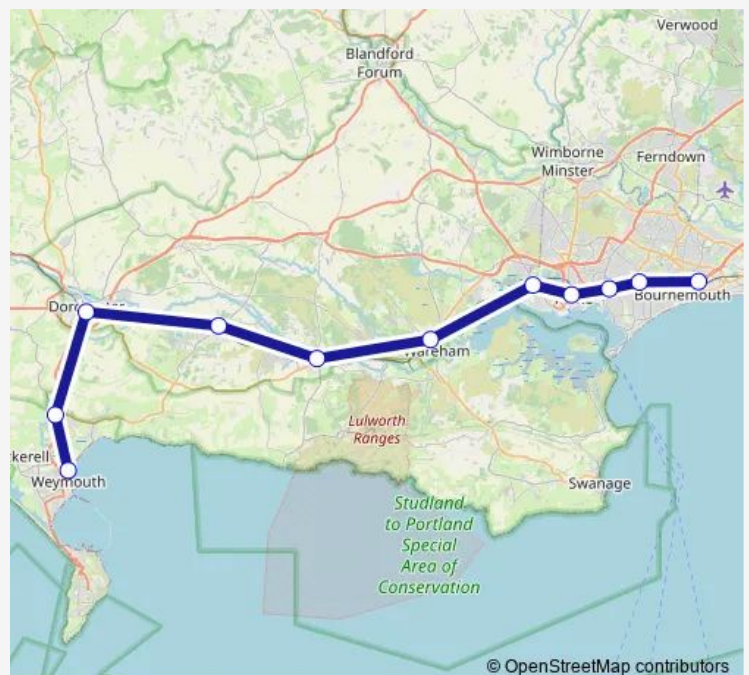

Weymouth — Bournemouth

Monday

—

Tuesday

—

Wednesday

—

Thursday

—

Friday

—

Saturday

23:10

Sunday

—

Route info

Direction: Weymouth

Stops: 9

Trip Duration: 2 hour 4 min

Direction

Bournemouth — Weymouth

11 stops

[Open route schedule](#)

Bournemouth

Branksome

Parkstone (Dorset)

Poole

Hamworthy

Wareham

Wool

Moreton (Dorset)

Dorchester South