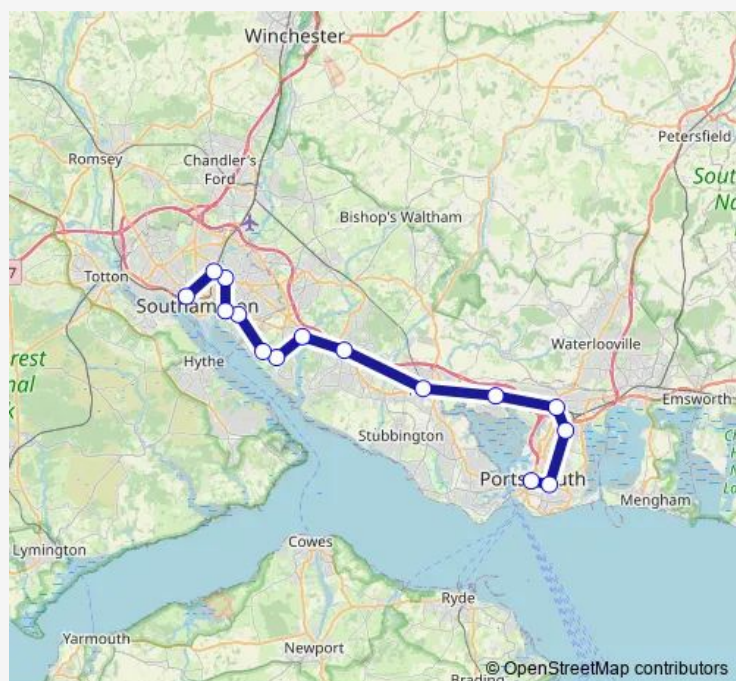

Southampton Central — Portsmouth Harbour

Monday —

Tuesday —

Wednesday —

Thursday —

Friday —

Saturday —

Sunday

05:35-06:20

Route info

Direction: Southampton Central

Stops: 16

Trip Duration: 2 hour 0 min

■ South Western Railway — Southampton Central - Portsmouth Harbour

Direction

Southampton Central — Portsmouth & Southsea

Sunday

05:35-22:43

Route info

Direction: Portsmouth Harbour

Stops: 16

Trip Duration: 2 hour 0 min

Direction

Portsmouth & Southsea — Southampton Central

15 stops

[Open route schedule](#)

Portsmouth & Southsea

Fratton

Hilsea

Cosham

Portchester

Fareham