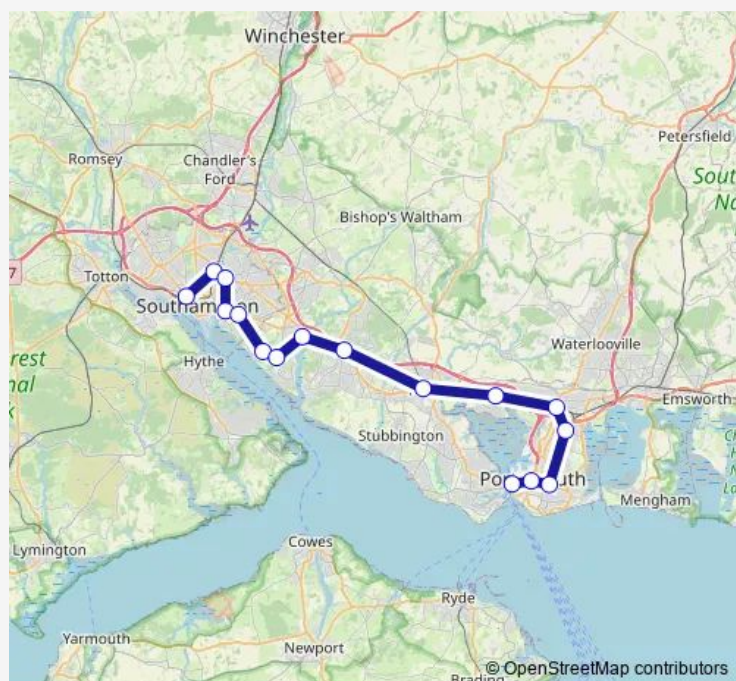

Monday 22:44

Tuesday 22:44

Wednesday 22:44

Thursday 22:44

Friday —

Saturday 04:39-22:44

Sunday 05:45

Route info

Direction: Southampton Central

Stops: 15

Trip Duration: 1 hour 48 min

■ South Western Railway — Southampton Central - Portsmouth Harbour

Direction

Southampton Central — Portsmouth Harbour

16 stops

[Open route schedule](#)

Route info

Direction: Portsmouth Harbour

Stops: 16

Trip Duration: 2 hour 5 min

Direction

Portsmouth & Southsea — Southampton Central

15 stops

[Open route schedule](#)

Hamble

Netley

Sholing

Woolston

Bitterne

St Denys

Southampton Central

Route schedule