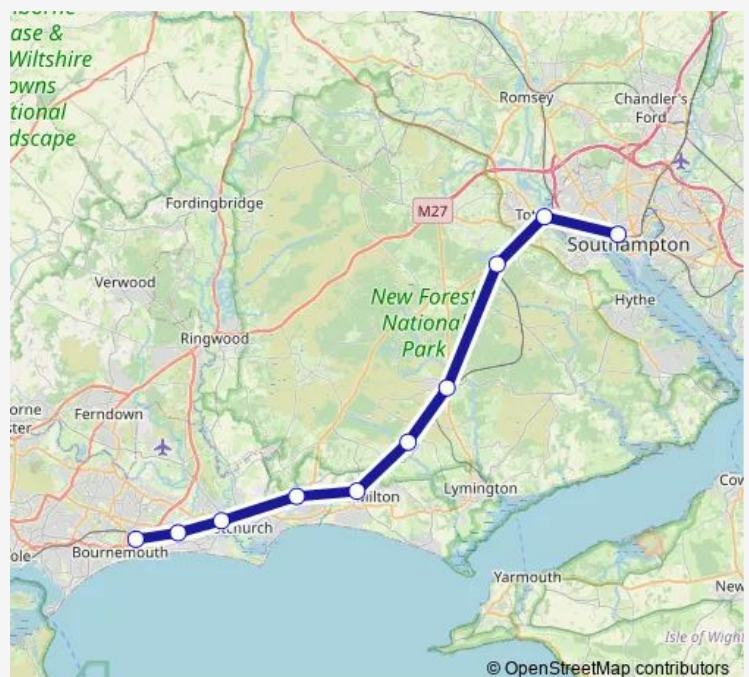

Route info

Direction: Bournemouth

Stops: 2

Trip Duration: 0 hour 50 min

Direction

Bournemouth — Southampton Central

6 stops

[Open route schedule](#)

Bournemouth

Pokesdown

Christchurch

New Milton

Brockenhurst

Southampton Central

Route schedule

Bournemouth — Southampton Central

Friday —

Saturday 06:57-23:15

Sunday 08:57-23:13

Route info

Direction: Bournemouth

Stops: 10

Trip Duration: 1 hour 44 min

Direction