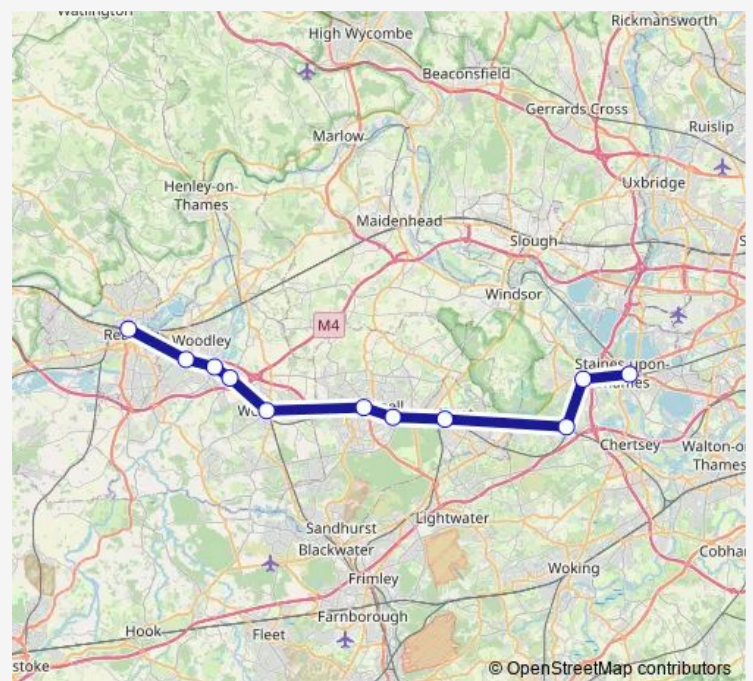

### Direction

Reading — Staines

9 stops

[Open route schedule](#)

Reading

Wokingham

Bracknell

Martins Heron

Ascot

Sunningdale

Virginia Water

Egham

Staines

### Route schedule

Reading — Staines

Monday —

Tuesday —

Wednesday —

Thursday —

Friday —

Saturday 23:52

### Route info

Direction: Reading

Stops: 9

Trip Duration: 1 hour 27 min

■ South Western Railway — Reading - Staines

**Direction**

Staines — Reading

4 stops