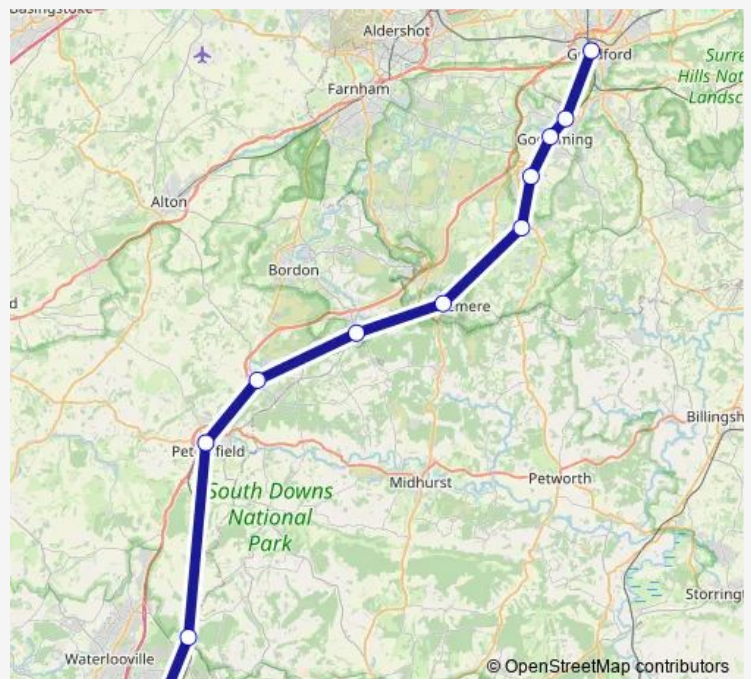

### Route info

Direction: Havant

Stops: 4

Trip Duration: 1 hour 35 min

■ South Western Railway — Guildford - Havant

**Direction**

Havant — Guildford

11 stops

## Route schedule

Havant — Guildford

Monday

—

Tuesday

—

Wednesday

—

## Route info

Direction: Havant

Stops: 11

Trip Duration: 2 hour 13 min

**Direction**

Guildford — Havant

11 stops

[Open route schedule](#)

## Route info

Direction: Guildford

Stops: 11

Trip Duration: 2 hour 13 min

**Direction**

Havant — Guildford

5 stops

[Open route schedule](#)